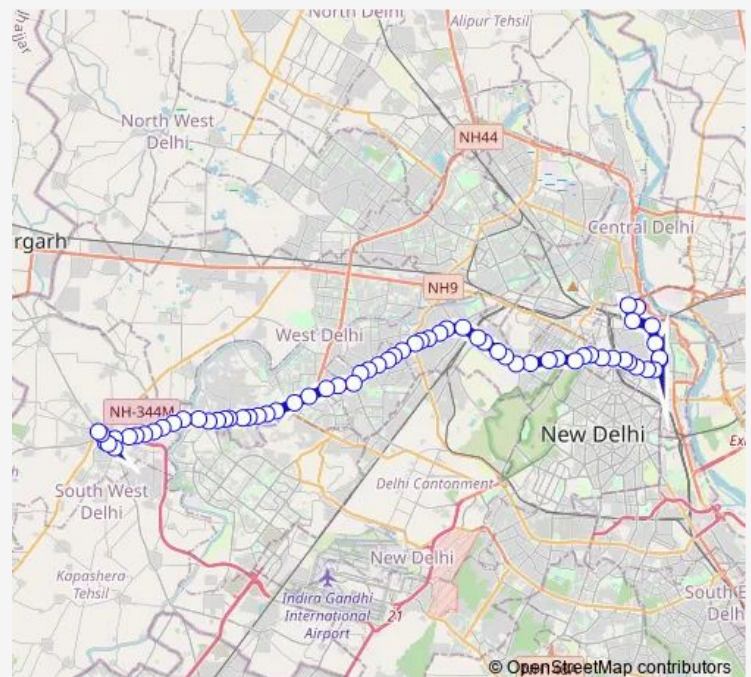

Karol Bagh Metro Station

Rajendra Place / Karol Bagh Telephone Exchange

East Patel Nagar

Route schedule

Isbt Kashmere Gate (Lothian Road) — Najafgarh Terminal

Monday 00:55-23:30

Tuesday 00:55-23:30

Wednesday 00:55-23:30

Thursday 00:55-23:30

Friday 00:55-23:30

Saturday 00:55-23:30

Sunday 00:55-23:30

Route info

Direction: Isbt Kashmere Gate (Lothian Road)

Stops: 65

Trip Duration: 2 hour 10 min