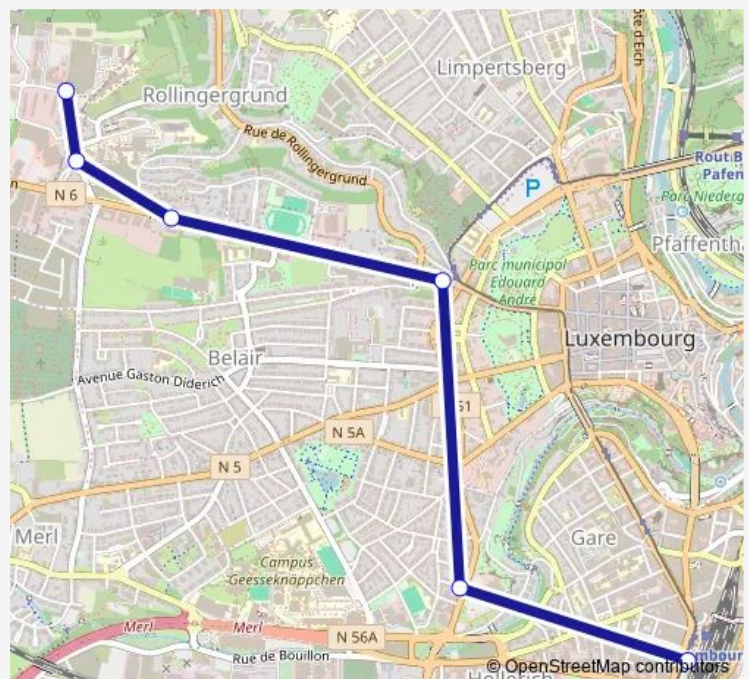

LUX Centre, Stäreplaz-Étoile quai 2

LUX Belair, Wandmillen

LUX Belair, Kannerklinick/Maternité

STRASSEN, Pl. Thomas Edison LTPS2 Quai B

Route schedule

LUX Gare, Routière CFL quai 105 — STRASSEN, Pl.
Thomas Edison LTPS2 Quai B

Monday 07:35-07:40

Tuesday 07:35-07:40

Wednesday 07:35-07:40

Thursday 07:35-07:40

Friday 07:35-07:40

Saturday —

Sunday —

Route info

Direction: LUX Gare, Routière CFL quai 105

Stops: 6

Trip Duration: 0 hour 13 min

W01

Direction

STRASSEN, Pl. Thomas Edison LTPS2 Quai B — LUX Gare, Routière CFL quai 103

6 stops

[Open route schedule](#)

STRASSEN, Pl. Thomas Edison LTPS2 Quai B

LUX Belair, Kannerklinick/Maternité

LUX Belair, Wandmillen

LUX Centre, Stäreplaz-Étoile quai 1

LUX Hollerich, Heentze Park

LUX Gare, Routière CFL quai 103

Route schedule