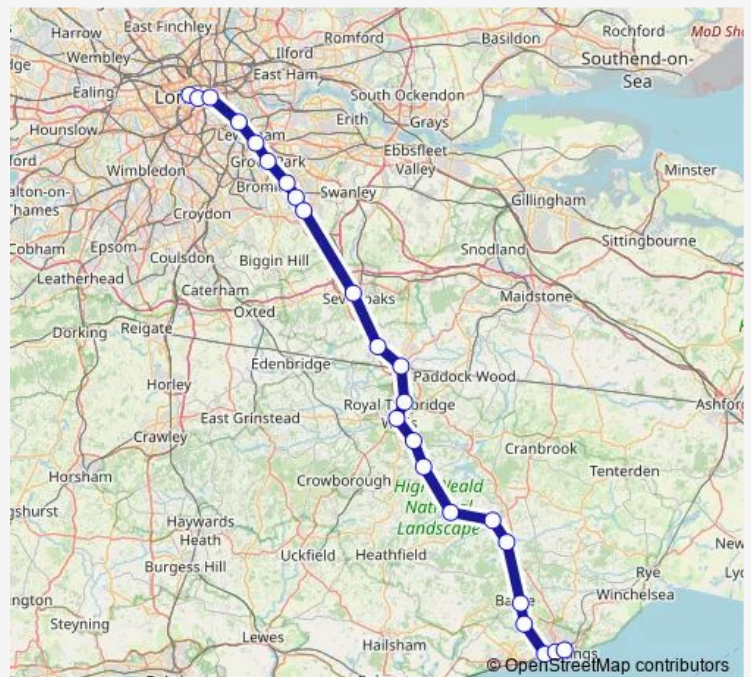

### Route schedule

London Charing Cross — Hastings

Monday 06:15-23:45

Tuesday 07:15-23:45

Wednesday 07:15-23:45

Thursday 07:15-23:45

Friday 07:15-23:45

Saturday 06:15-23:45

### Route info

Direction: London Charing Cross

Stops: 24

Trip Duration: 1 hour 44 min

Se:Chx->Hgs — SE train service from CHX to Hgs

West St Leonards

St Leonards Warrior Square

Hastings

## Route info

Direction: London Charing Cross

Stops: 26

Trip Duration: 1 hour 54 min