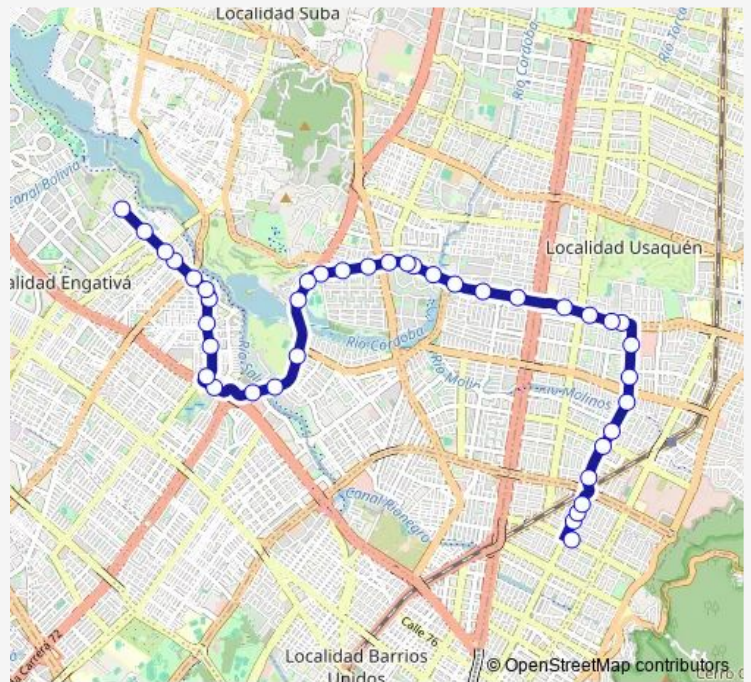

AC 127 - AV. Suba

AC 127 - KR 60

AC 127 - KR 71

Route schedule

CL 94 - KR 14 — AC 90 - KR 95F Ciudad Bachué

Monday —

Tuesday —

Wednesday —

Thursday —

Friday —

Saturday —

Sunday 07:01-14:11

Route info

Direction: CL 94 - KR 14

Stops: 38

Trip Duration: 0 hour 42 min