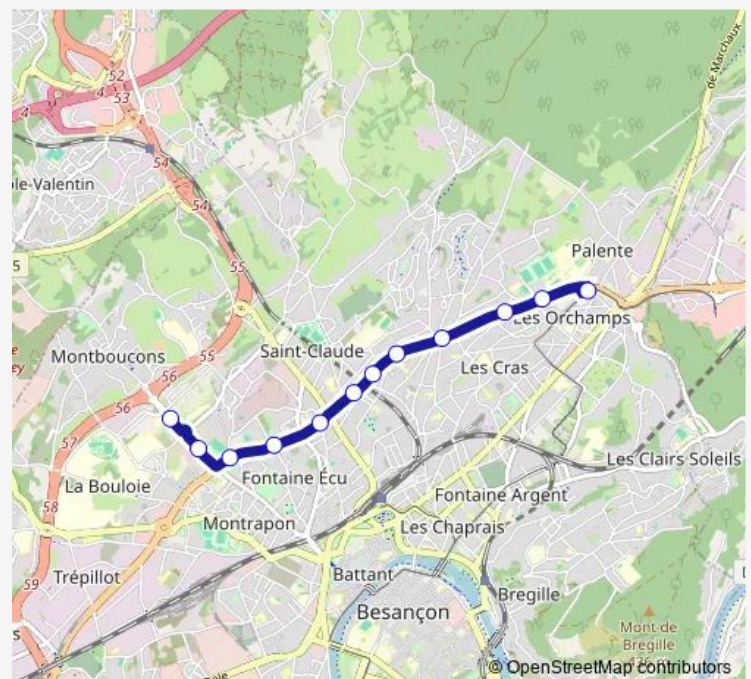

Bus D203 Pôle Temis <> Lycée Pergaud[Go to website](#)**Direction**

Orchamps — Temis

12 stops

[Open route schedule](#)

Orchamps

Chopin

Gounod

4 Vents

Sunday —

Route info

Direction: Orchamps

Stops: 12

Trip Duration: 0 hour 20 min

D203 — Pôle Temis <> Lycée Pergaud

BusMaps

Direction

Monday	07:28
Tuesday	07:28
Wednesday	07:28
Thursday	07:28
Friday	07:28
Saturday	—
Sunday	—

Route info

Direction: Temis

Stops: 12

Trip Duration: 0 hour 22 min

D203 Bus time schedules and route maps are available in an offline PDF at busmaps.com. Use the busmaps.com website to see live bus times, train schedule or subway schedule, and step-by-step directions for all public transit in Besancon