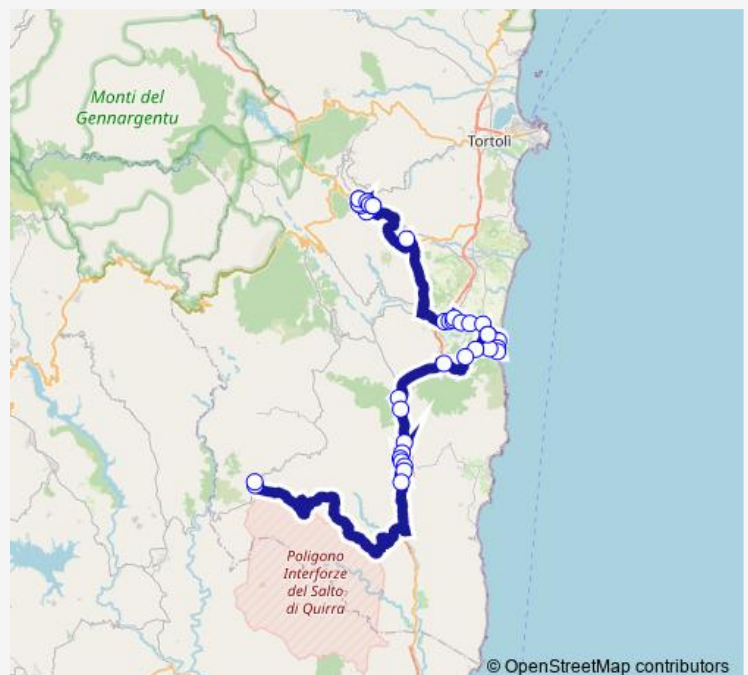

### Route schedule

Lanusei Stazione — Tertenia EX Caseificio

Monday	12:30
Tuesday	12:30
Wednesday	12:30
Thursday	12:30
Friday	12:30
Saturday	12:30
Sunday	—

### Route info

Direction: Lanusei Stazione

Stops: 27

Trip Duration: 1 hour 0 min

■ Linea 9108 — Perdasdefogu - Tertenia - Museddu - Cardedu - Lanusei Staz

BusMaps

Tertenia Loc. Palu 'E Cerbus

Tertenia Cimitero

## Direction

IS Carcuris — Lanusei Piazza Marcia

21 stops

[Open route schedule](#)

IS Carcuris

Cardedu Casa Agus

Cardedu Casa Lorrari

Genn`E Masoni

## Route info

Direction: IS Carcuris

Stops: 21

Trip Duration: 0 hour 47 min