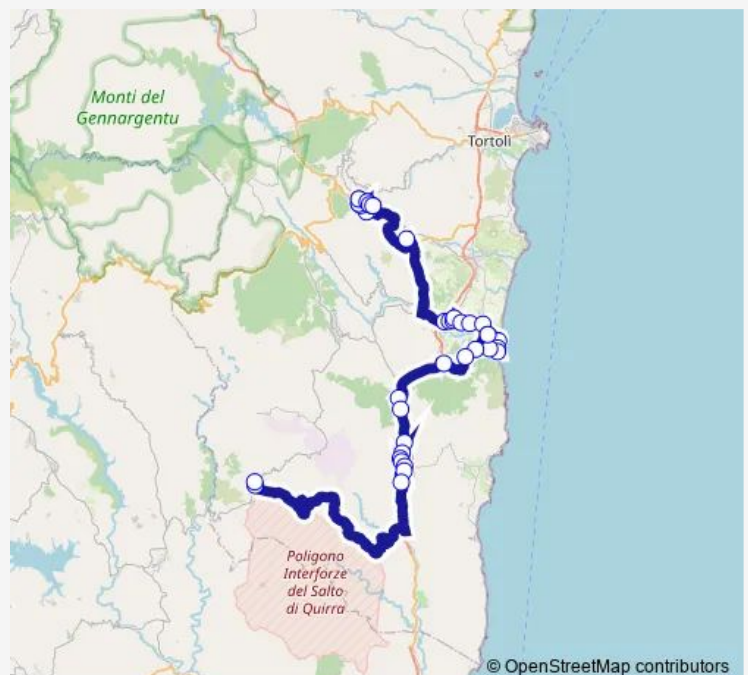

Route schedule

Lanusei Stazione — Tertenia EX Caseificio

Monday	12:30
Tuesday	12:30
Wednesday	12:30
Thursday	12:30
Friday	12:30
Saturday	12:30
Sunday	—

Route info

Direction: Lanusei Stazione

Stops: 27

Trip Duration: 1 hour 0 min

Tertenia Loc. Palu 'E Cerbus

Tertenia Cimitero

Tertenia VIA Roma 150

Tertenia VIA Roma-Piazza Caduti

Tertenia Bivio Sarrala

Tertenia EX Caseificio

Direction

IS Carcuris — Lanusei Piazza Marcia

21 stops

[Open route schedule](#)

IS Carcuris

Cardedu Casa Agus

Cardedu Casa Lorrari

Genn`E Masoni

Museddu

Museddu Lungomare

Route info

Direction: IS Carcuris

Stops: 21

Trip Duration: 0 hour 47 min

Direction

Tertenia FR. Cimitero — Lanusei Piazza Mameli

7 stops

[Open route schedule](#)