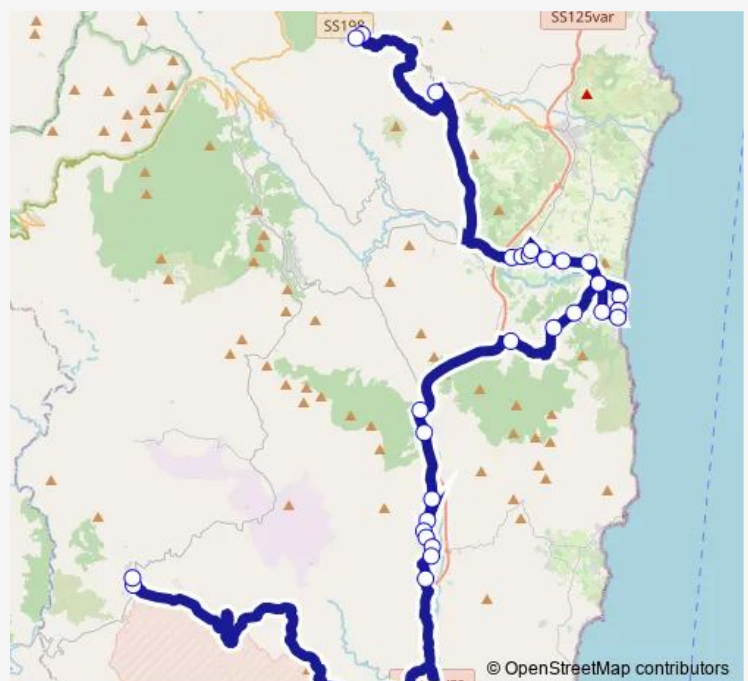

### Route schedule

Lanusei Stazione — Tertenia EX Caseificio

Monday	12:30-13:40
Tuesday	12:30-13:40
Wednesday	12:30-13:40
Thursday	12:30-13:40
Friday	12:30-13:40
Saturday	12:30-13:40
Sunday	—

### Route info

Direction: Lanusei Stazione

Stops: 27

Trip Duration: 1 hour 0 min

Linea 9108 — Perdasdefogu - Tertenia - Museddu - Cardedu - Lanusei Staz

Tertenia Loc. Palu 'E Cerbus

Tertenia Cimitero

Tertenia VIA Roma 150

## Direction

IS Carcuris — Lanusei Piazza Marcia

21 stops

[Open route schedule](#)

IS Carcuris

Cardedu Casa Agus

Cardedu Casa Lorrari

Genn`E Masoni

## Route info

Direction: IS Carcuris

Stops: 21

Trip Duration: 0 hour 47 min