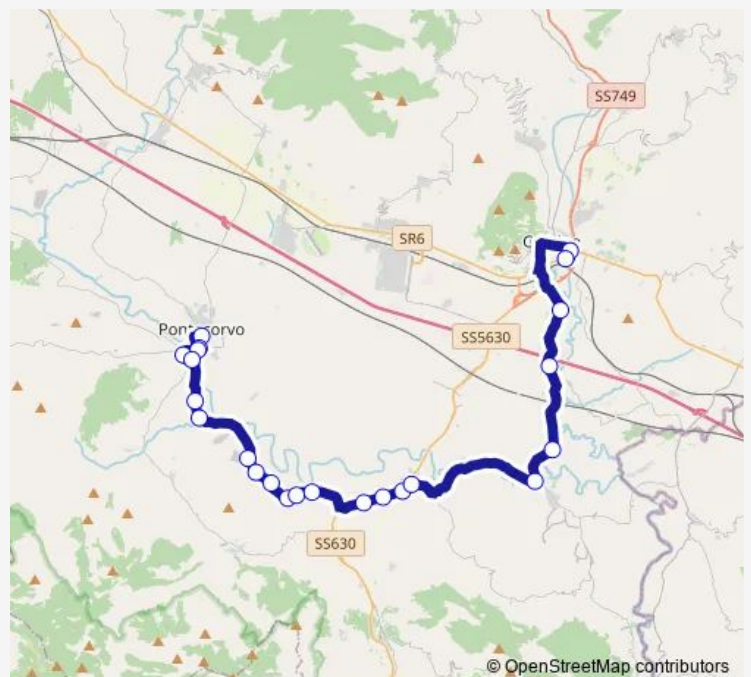

CASSINO | Via Santi Via Ammaturo # f8145

CASSINO | Ponte Marozzo # f8251

Route schedule

Pontecorvo | Ospedale # f4299 — Cassino | ist. magistrale Varrone # f5775

Monday	—
Tuesday	—
Wednesday	—
Thursday	—
Friday	—
Saturday	07:20
Sunday	—

Route info

Direction: Pontecorvo | Ospedale # f4299

Stops: 23

Trip Duration: 0 hour 49 min

Pontecorvo - Cassino # Cs067d

Cassino | Viale Europa # f3263

Cassino | ist. magistrale Varrone # f5775

Bus time schedules and route maps are available in an offline PDF at busmaps.com. Use the busmaps.com website to see live bus times, train schedule or subway schedule, and step-by-step directions for all public transit in Pontecorvo