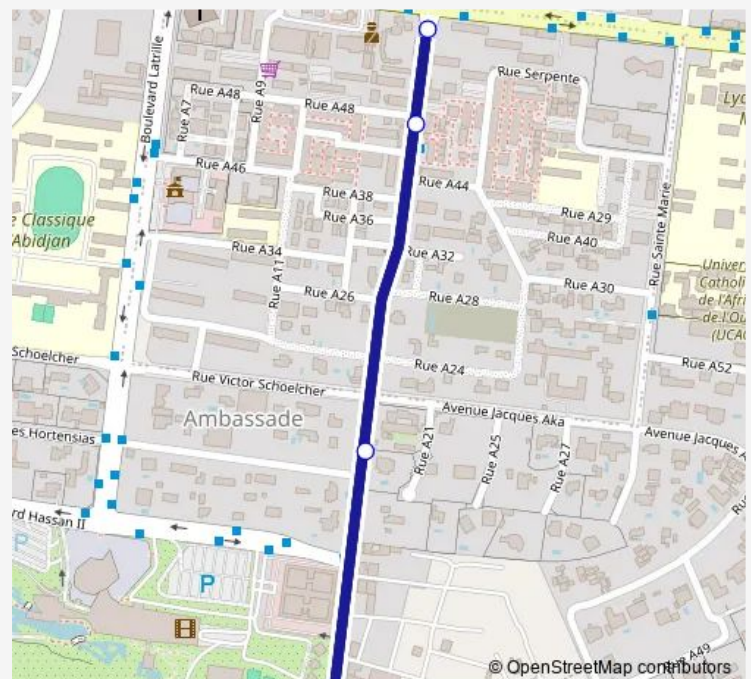

Bus woro woro : Blockauss ↔ Patisserie

[Go to website](#)

Direction

Gare de Warren Blockauss — Feu de la patisserie

4 stops

[Open route schedule](#)

Gare de Warren Blockauss

Banque Mondiale

Pharmacie La Piété

Feu de la patisserie

Route schedule

Gare de Warren Blockauss — Feu de la patisserie

Monday	06:00
Tuesday	06:00
Wednesday	06:00
Thursday	06:00
Friday	06:00
Saturday	06:00
Sunday	06:00

Route info

Direction: Gare de Warren Blockauss

Stops: 4

Trip Duration: 0 hour 5 min

woro woro : Blockauss ↔ Patisserie

Direction

Feu de la patisserie — Gare de Warren Blockauss

3 stops

[Open route schedule](#)

Route info

Direction: Feu de la patisserie

Stops: 3

Trip Duration: 0 hour 5 min

Bus time schedules and route maps are available in an offline PDF at busmaps.com. Use the busmaps.com website to see live bus times, train schedule or subway schedule, and step-by-step directions for all public transit in Abidjan