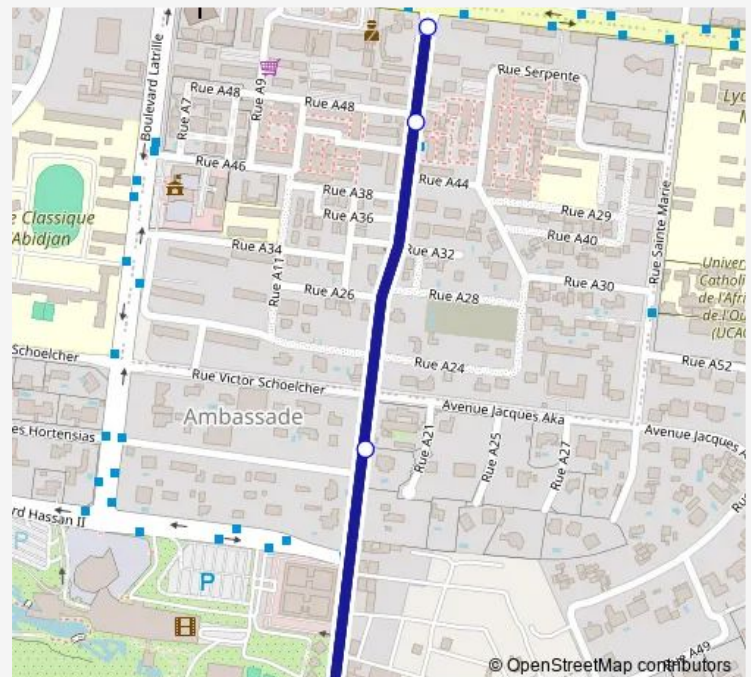

Bus woro woro : Blockauss ↔ Patisserie

[Go to website](#)

Direction

Gare de Warren Blockauss — Feu de la patisserie

4 stops

[Open route schedule](#)

Gare de Warren Blockauss

Banque Mondiale

Pharmacie La Piété

Feu de la patisserie

Route schedule

Gare de Warren Blockauss — Feu de la patisserie

Monday	06:00
Tuesday	06:00
Wednesday	06:00
Thursday	06:00
Friday	06:00
Saturday	06:00
Sunday	06:00

Route info

Direction: Gare de Warren Blockauss

Stops: 4

Trip Duration: 0 hour 5 min

woro woro : Blockauss ↔ Patisserie

Direction

Feu de la patisserie — Gare de Warren Blockauss

3 stops

[Open route schedule](#)

Route info

Direction: Feu de la patisserie

Stops: 3

Trip Duration: 0 hour 5 min

Bus time schedules and route maps are available in an offline PDF at busmaps.com. Use the busmaps.com website to see live bus times, train schedule or subway schedule, and step-by-step directions for all public transit in Abidjan