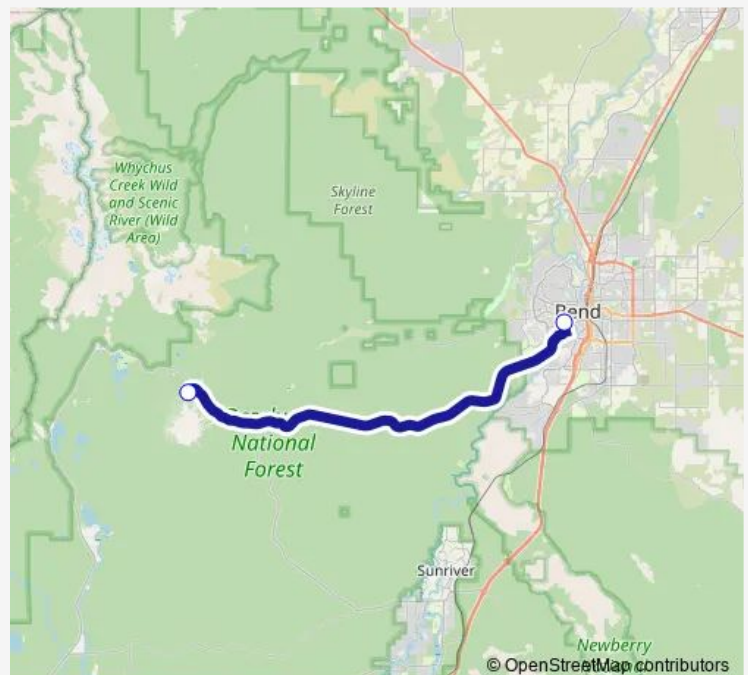

### Direction

Mt. Bachelor West Village — Bend Park and Ride

2 stops

[Open route schedule](#)

Mt. Bachelor West Village

Bend Park and Ride

### Route schedule

Mt. Bachelor West Village — Bend Park and Ride

Monday	17:00
Tuesday	17:00
Wednesday	17:00
Thursday	17:00
Friday	17:45
Saturday	17:45
Sunday	17:45

### Route info

Direction: Mt. Bachelor West Village

Stops: 2

Trip Duration: 0 hour 30 min

■ Mt. Bachelor Summer Shuttle

BusMaps

**Direction**

Bend Park and Ride — Mt. Bachelor West Village

2 stops

[Open route schedule](#)

Bend Park and Ride

Mt. Bachelor West Village