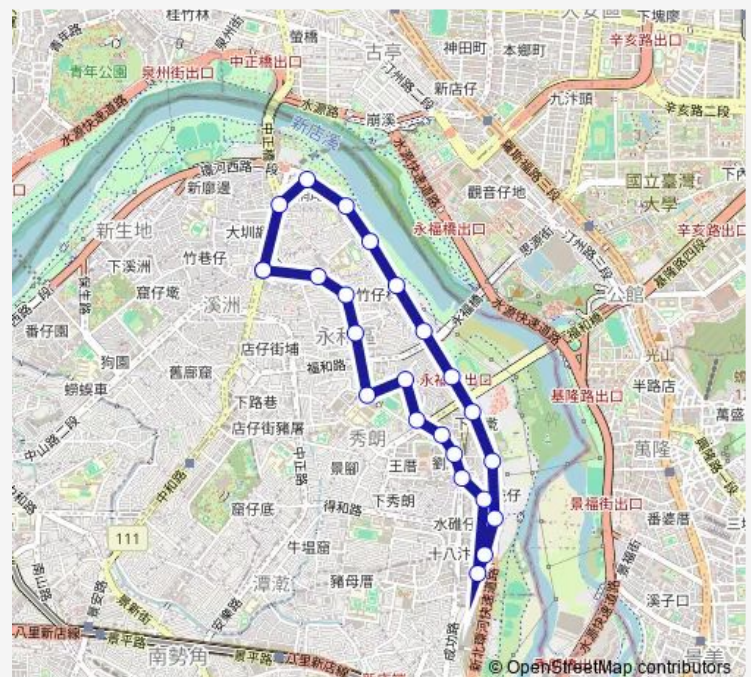

Thursday 06:20-23:00

Friday 06:20-23:00

Saturday 06:20-23:00

Sunday 06:20-23:00

Route info

Direction: 捷運頂溪站

Stops: 24

Trip Duration: 6 hour 0 min