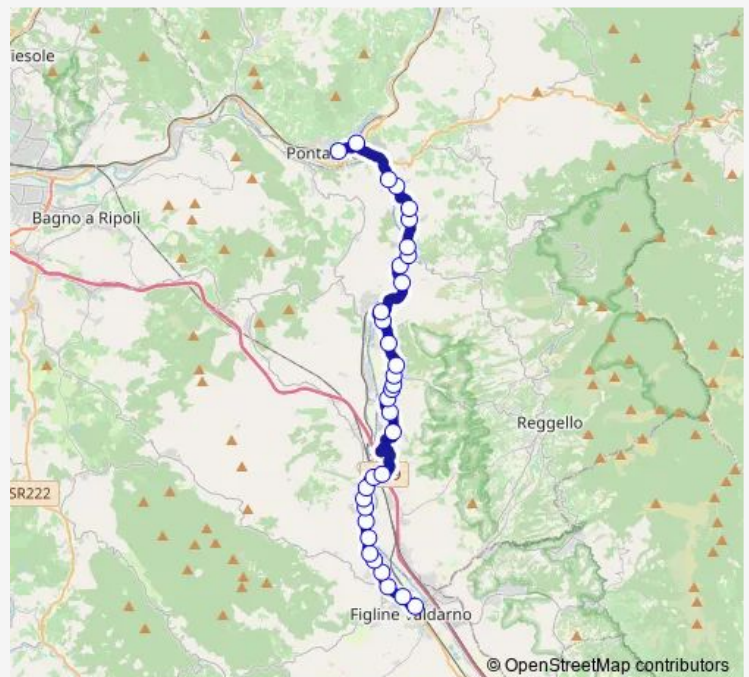

Thursday 17:05

Friday 17:05

Saturday —

Sunday —

Route info

Direction: Istituto De Angeli_V

Stops: 25

Trip Duration: 0 hour 20 min