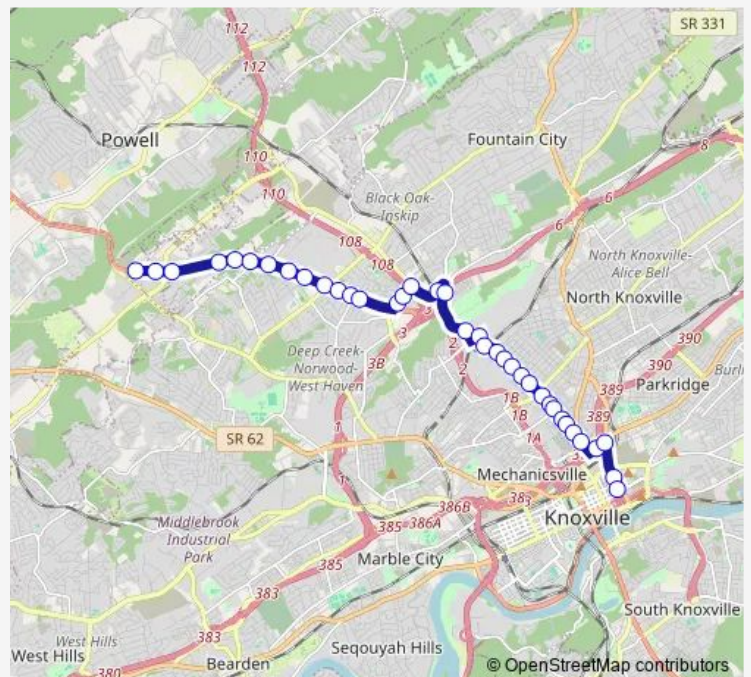

Bus 20 Central Street

[Go to website](#)

Direction
 Northwest Crossing — Knoxville Station Hall of Fame
 37 stops
[Open route schedule](#)

- Northwest Crossing
- Clinton Hwy SB before Schaad
- Clinton Hwy SB @ Aquoni Dr
- Clinton Hwy SB @ 6325 block
- Clinton Hwy SB @ 6271 block
- Clinton Hwy SB @ Murray Dr
- Clinton Hwy. SB at Metler Dr.
- Clinton Hwy SB @ Treemont Dr
- Clinton Hwy SB @ McClain Dr
- Clinton Hwy SB @ Merchant Dr.
- Clinton Hwy at Orchid
- Clinton Highway SB @ Bradshaw Garden
- Clinton Highway SB before Allen Dr
- Tillery Dr EB @ Nicholas Rd
- Tillery Dr EB @ Bounds Rd
- Tillery Dr EB @ Central Ave Pk
- Central Ave Pk EB@ Coster Rd
- Bruhin at Breda
- Bruhin Rd SB @ Chickamauga Ave
- Atlantic Ave SB @ Coram St
- Coram St SB @ Central St

Route info
 Direction: Northwest Crossing
 Stops: 37
 Trip Duration: 0 hour 29 min

20 Central Street

Central St SB @ Morelia Ave

Central St SB @ Springdale Ave

Central St SB @ Quincy Ave

Central St SB @ Churchwell Ave

Thursday 06:15-23:15

Friday 06:15-23:15

Saturday 07:15-23:15

Sunday 08:15-20:15

Route info

Direction: Knoxville Station Bay F

Stops: 40

Trip Duration: 0 hour 33 min

Old Callahan Dr EB @ Clinton Hwy

Northwest Crossing

20 Central Street Bus time schedules and route maps are available in an offline PDF at busmaps.com. Use the busmaps.com website to see live bus times, train schedule or subway schedule, and step-by-step directions for all public transit in Knoxville