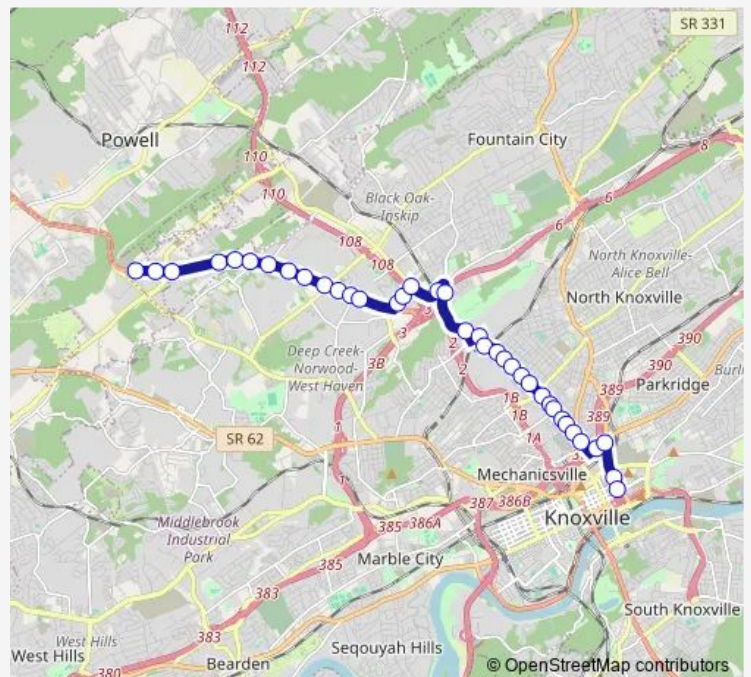

**Bus 20 Central Street**

[Go to website](#)

**Direction**  
 Northwest Crossing — Knoxville Station Hall of Fame  
 37 stops  
[Open route schedule](#)

- Northwest Crossing
- Clinton Hwy SB before Schaad
- Clinton Hwy SB @ Aquoni Dr
- Clinton Hwy SB @ 6325 block
- Clinton Hwy SB @ 6271 block
- Clinton Hwy SB @ Murray Dr
- Clinton Hwy. SB at Metler Dr.
- Clinton Hwy SB @ Treemont Dr
- Clinton Hwy SB @ McClain Dr
- Clinton Hwy SB @ Merchant Dr.
- Clinton Hwy at Orchid
- Clinton Highway SB @ Bradshaw Garden
- Clinton Highway SB before Allen Dr
- Tillery Dr EB @ Nicholas Rd
- Tillery Dr EB @ Bounds Rd
- Tillery Dr EB @ Central Ave Pk
- Central Ave Pk EB@ Coster Rd
- Bruhin at Breda
- Bruhin Rd SB @ Chickamauga Ave
- Atlantic Ave SB @ Coram St
- Coram St SB @ Central St

**Route schedule**

Northwest Crossing — Knoxville Station Hall of Fame

Monday	06:48-23:41
Tuesday	06:48-23:41
Wednesday	06:48-23:41
Thursday	06:48-23:41
Friday	06:48-23:41
Saturday	07:48-23:41
Sunday	08:41-20:41

**Route info**

Direction: Northwest Crossing  
 Stops: 37  
 Trip Duration: 0 hour 29 min

20 Central Street

Central St SB @ Morelia Ave

Central St SB @ Springdale Ave

Central St SB @ Quincy Ave

Central St SB @ Churchwell Ave

## Route info

Direction: Knoxville Station Bay G

Stops: 40

Trip Duration: 0 hour 33 min

Clinton Hwy NB @ Kermit Drive

Clinton Hwy NB @ Harriett Pl

Clinton Hwy. NB past McClain

Clinton HWY NB @ Dogwood Mhp