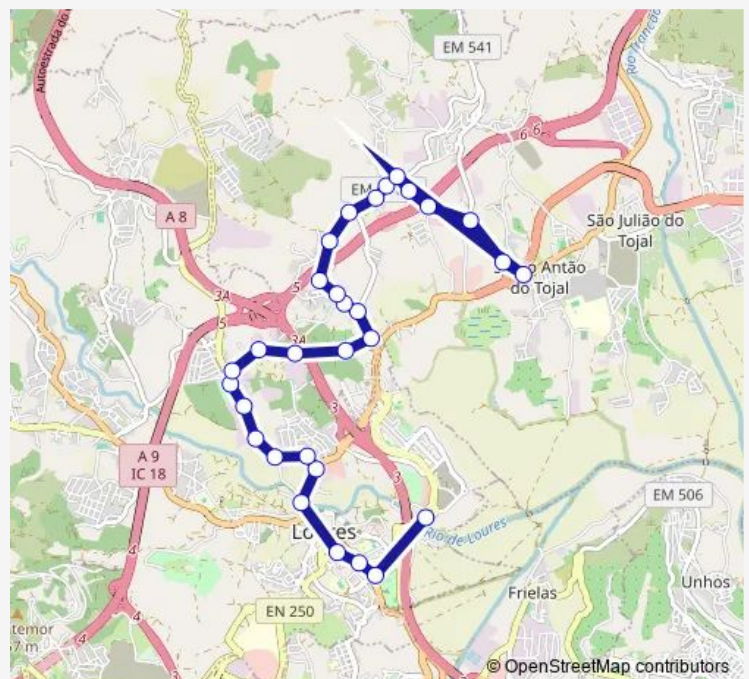

Wednesday —

Thursday —

Friday —

Saturday 08:00-18:00

Sunday 09:00-20:00

Route info

Direction: Loureshopping (Rotunda)

Stops: 30

Trip Duration: 0 hour 25 min

■ 338a - Infantado (Shopping) - Tojal

Manjoeira (X) B° Municipal

Manjoeira (R República 8)

Manjoeira (Socied Recreativa)

Manjoeira (Lgo Alfredo Caldeira)

Manjoeira (R 1º Maio 10)