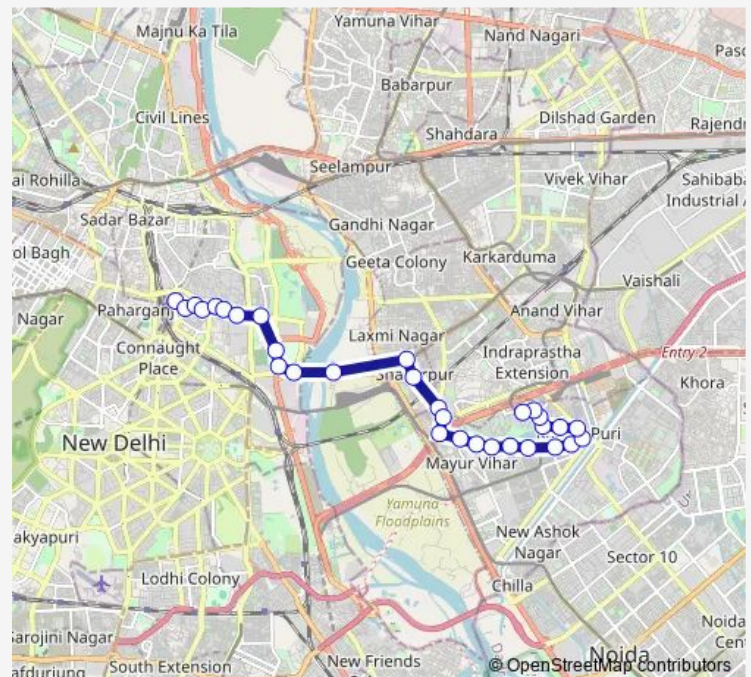

### Route schedule

N D R Station G No 2 — Mayur Vihar Phase 2 (T)

Monday 06:25-23:45

Tuesday 06:25-23:45

Wednesday 06:25-23:45

Thursday 06:25-23:45

Friday 06:25-23:45

Saturday 06:25-23:45

Sunday 06:25-23:45

### Route info

Direction: N D R Station G No 2

Stops: 31

Trip Duration: 0 hour 53 min

307aup

BusMaps

Trilokpuri 13 Block

Chand Cinema