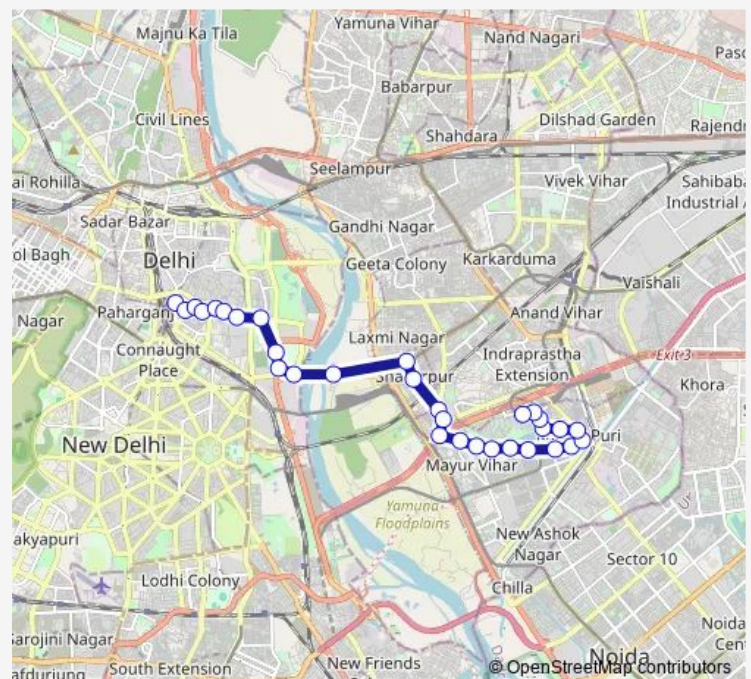

### Route schedule

N D R Station G No 2 — Mayur Vihar Phase 2 (T)

Monday 06:25-23:45

Tuesday 06:25-23:45

Wednesday 06:25-23:45

Thursday 06:25-23:45

Friday 06:25-23:45

Saturday 06:25-23:45

Sunday 06:25-23:45

### Route info

Direction: N D R Station G No 2

Stops: 31

Trip Duration: 0 hour 53 min

■ 307aup

BusMaps

Trilokpuri 13 Block

Chand Cinema