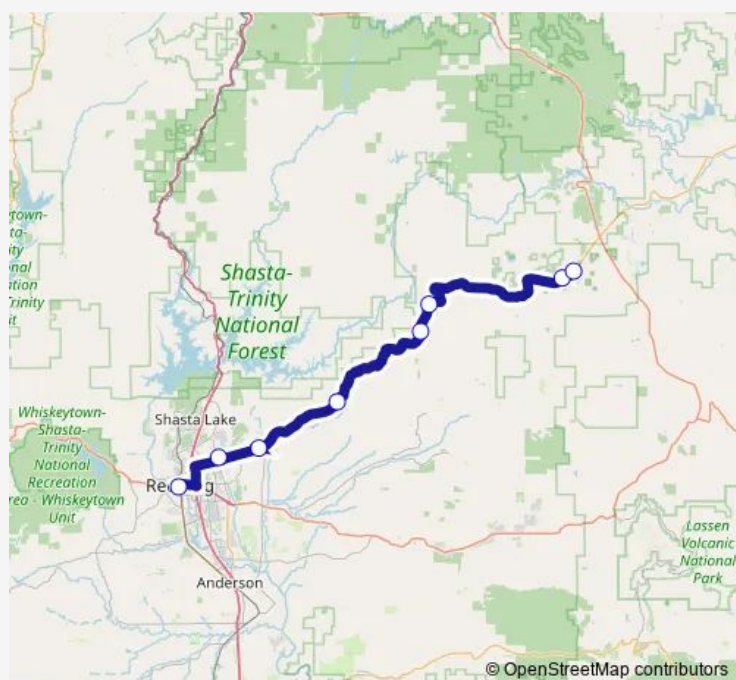

Route schedule

Downtown Passenger Terminal — Burney (SR 299 @ Burney Sporting Goods)

Monday 10:25-17:35

Tuesday 10:25-17:35

Wednesday 10:25-17:35

Thursday 10:25-17:35

Friday 10:25-17:35

Saturday —

Sunday —

Route info

Direction: Downtown Passenger Terminal

Stops: 8

Trip Duration: 1 hour 25 min

Direction

Burney (SR 299 @ Burney Sporting Goods) — Downtown Passenger Terminal

8 stops

[Open route schedule](#)

Burney (SR 299 @ Burney Sporting Goods)

SR 299/Elm

Montgomery Creek (SR 299 @ Montgomery Creek Library)

Round Mountain (SR 299 @ Round Mountain Store/Cafe)

SR 299/CAL Fire Diddy Wells Station #74

Thursday 05:50-15:50

Friday 05:50-15:50

Saturday —

Sunday —

Route info

Direction: Burney (SR 299 @ Burney Sporting Goods)

Stops: 8

Trip Duration: 1 hour 25 min