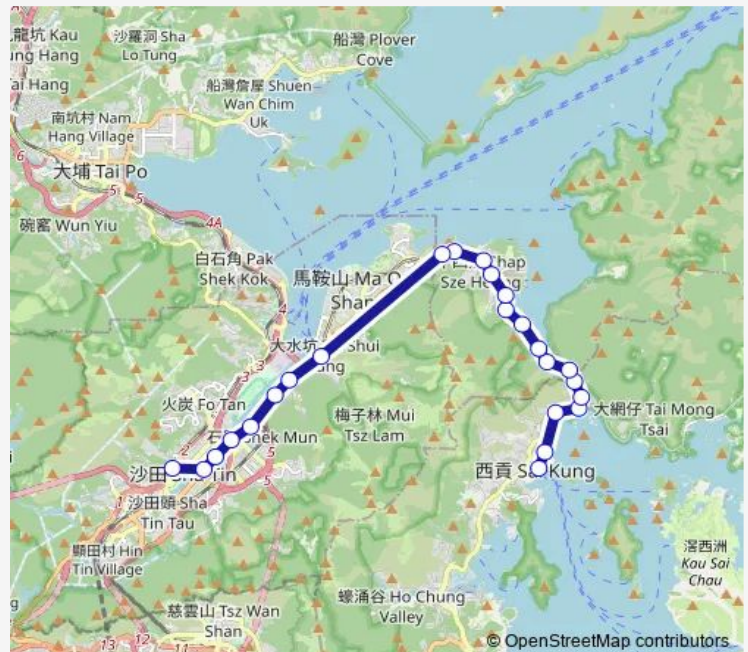

Tuesday 06:00

Wednesday 06:00

Thursday 06:00

Friday 06:00

Saturday 06:00-19:00

Sunday 06:00-20:00

Route info

Direction: [Ctb] SHA TIN Central[[Kmb+Ctb] Shatin Central BUS Terminus/
Shatin Central[[Kmb] Shatin Central BUS Terminus][Lwb] SHA TIN Central B/T

Stops: 23

Trip Duration: 0 hour 40 min

■ 299X — Shatin Central - SAI Kung

[Kmb] NGA YIU Tau

[Kmb] SAI Keng

[Kmb] KEI Ling HA SAN Wai

[Kmb] KEI Ling HA LO Wai

[Kmb] Shui Long Wo