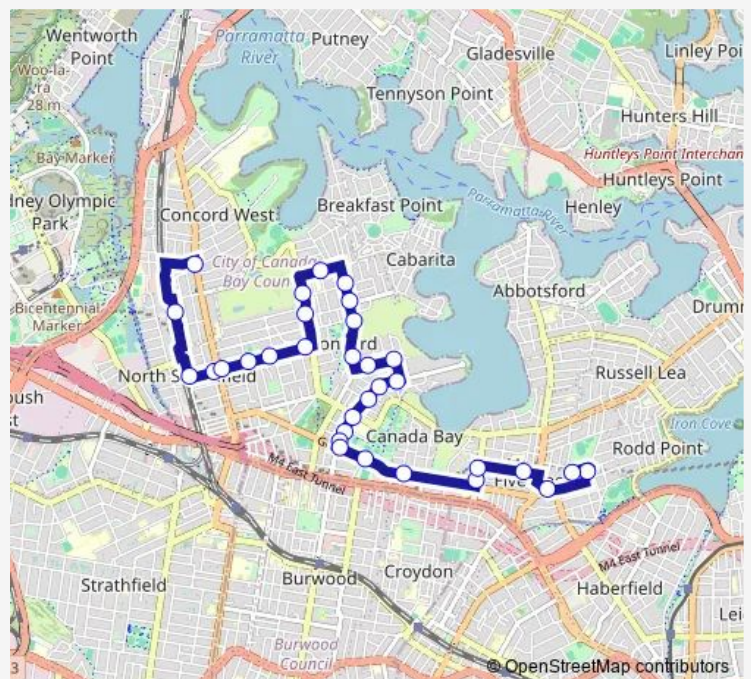

Zoeller St At Salt St

Burwood Rd At Ward St

Burwood Rd At Edith Av

Burwood Rd Opp Wallace St

Burwood Rd At Crane St

Route schedule

Concord Rd Before Victoria Av — Domremy College, First Av

Monday 07:31

Tuesday 07:31

Wednesday 07:31

Thursday 07:31

Friday —

Saturday —

Sunday —

Route info

Direction: Concord Rd Before Victoria Av

Stops: 32

Trip Duration: 0 hour 36 min

674s — Domremy College to Concord West Station

Burwood Rd At Stanley St

Concord Private Hospital, Burwood Rd

Concord Community Centre, Gipps St

Gipps St Opp Concord Oval

Queens Rd At Walker St

Harris Rd At Kings Rd

Harris Rd Opp Garfield St

Garfield St At West St

Ramsay Rd At Fairlight St

Ingham Av At First Av

Domremy College, First Av

**Direction**