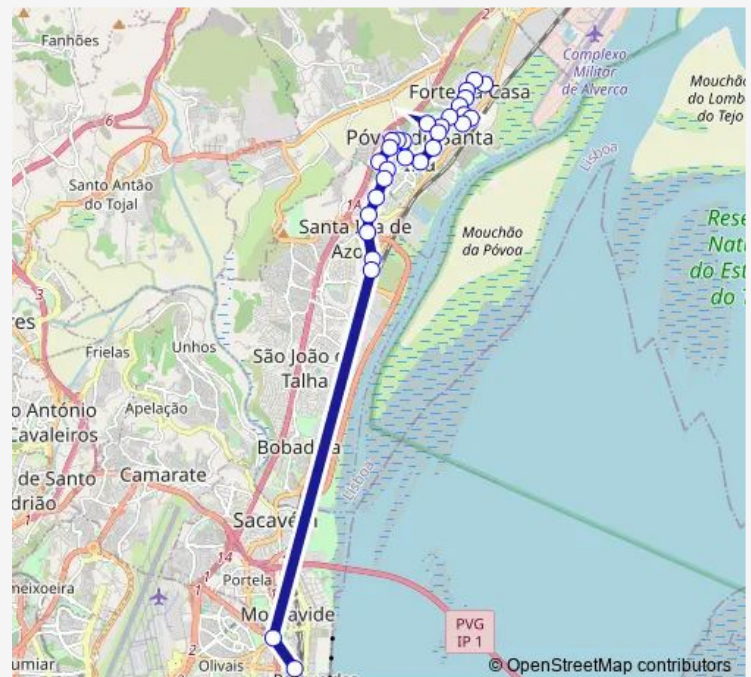

Bus 330 - Forte da Casa - Lisboa (Estação Oriente)

[Go to website](#)

Direction

Forte Casa (Lgo) — Lisboa (Est Oriente)

29 stops

[Open route schedule](#)

Forte Casa (Lgo)

Forte Casa (R República 90)

Forte Casa (R República 85)

Forte Casa (R Padre Américo 49)

Forte Casa (R Padre Américo 6)

Forte Casa (R Batista Pereira 17)

Forte Casa (R Batista Pereira) (X) Pç Eça Queirós

Póvoa Sta Iria (R Ant Aleixo) Pcta Caniços

Qta Piedade (R Ant França Borges) Pq Infantil

Qta Piedade (R Ant França Borges 60)

Qta Piedade (R Franc Per Junior) (X) Pcta Alf Cunh

Qta Piedade 2 Fase (Av D Vicente Af Valente) Polid

Qta Piedade (Av D Vic Af Valente) Centro Saúde

Qta Piedade (Av D Vic Af Valente) Fte Quiosque

Qta Piedade (Av D Vic Af Valente 10)

Urb Casal Serra (R José Nog Vaz) Supermercados

Urb Casal Serra (R M Carlota Oliveira Lte 105)

Urb Casal Serra (R José Nog Vaz Lte 68)

Urb Casal Serra (R Sto Ant Bolonha)

Urb Casal Serra (Av Casal Serra) Armazém 1

Estr Bragadas Lte 70

Route schedule

Forte Casa (Lgo) — Lisboa (Est Oriente)

Monday 05:55-23:00

Tuesday 05:55-23:00

Wednesday 05:55-23:00

Thursday 05:55-23:00

Friday 05:55-23:00

Saturday 07:00

Sunday 07:20

Route info

Direction: Forte Casa (Lgo)

Stops: 29

Trip Duration: 0 hour 35 min

■ 330 - Forte da Casa - Lisboa (Estação Oriente)

BusMaps