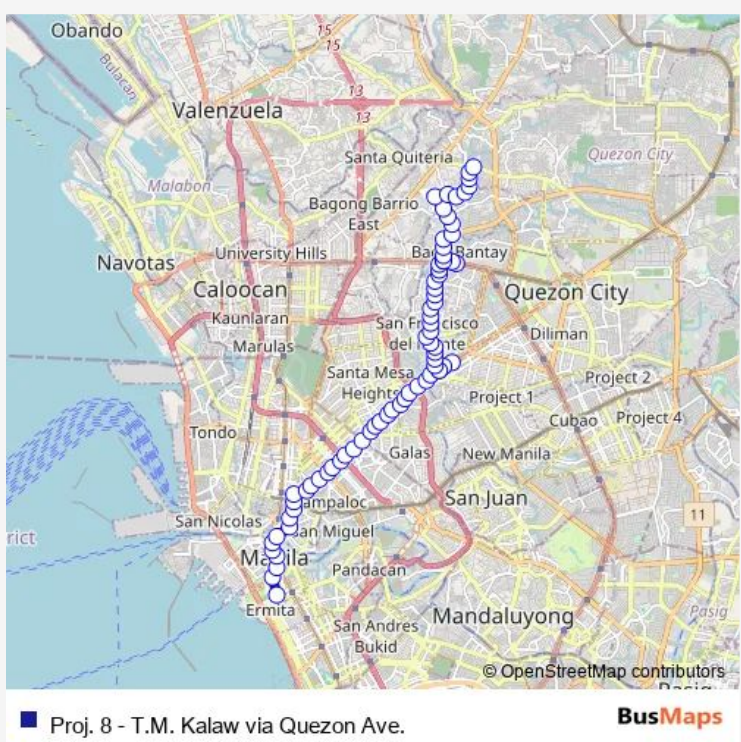

Route schedule

T.M. Kalaw / Maria Y. Orosa St — Jetti Petrol Station,
 Tanding Sora Avenue, Quezon City

Monday	00:00
Tuesday	00:00
Wednesday	00:00
Thursday	00:00
Friday	00:00
Saturday	00:00
Sunday	00:00

Route info

Direction: T.M. Kalaw / Maria Y. Orosa St

Stops: 74

Trip Duration: 1 hour 16 min

Proj. 8 - T.M. Kalaw via Quezon Ave. **BusMaps**

Instruccion / Espana Boulevard Intersection, Manila

Halcon / Espana Boulevard Intersection, Manila

Apo / Quezon Avenue Intersection, Quezon City

Quezon Avenue / D Tuazon Intersection, Quezon City

Quezon Avenue, Quezon City

National Youth Commision, Quezon Avenue, Quezon City

Quezon Avenue, Quezon City

Quezon Avenue, Quezon City