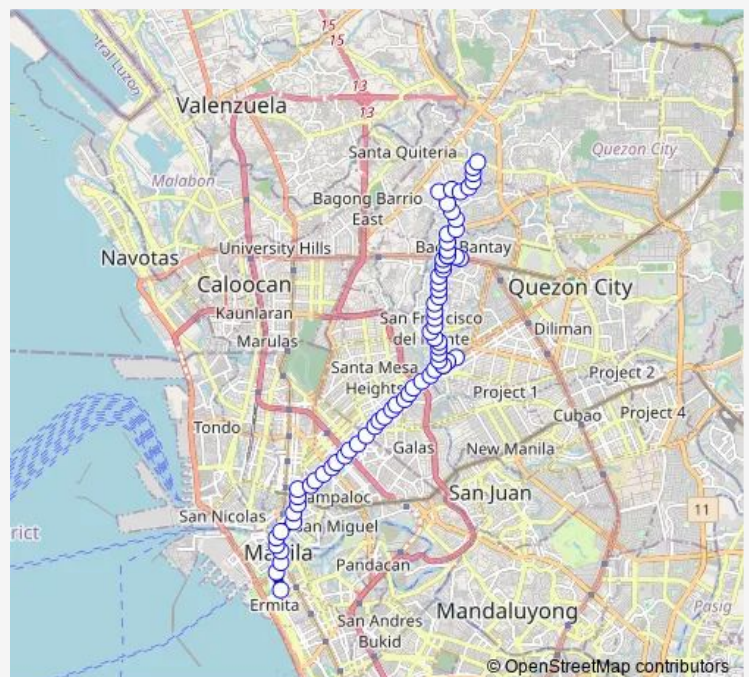

España Blvd / Osmeña Drive Intersection, Manila

España Blvd / Arsenio H. Lacson Ave Intersection, Manila

Ramon Magsaysay High School, Espana Boulevard, Manila

Espana Boulevard / Ruperto. S. Crsitobal Streett Intersection, Manila

Espana Boulevard / Gen. E. Quintos Street Intersection, Manila

Route schedule

T.M. Kalaw / Maria Y. Orosa St — Jetti Petrol Station, Tanding Sora Avenue, Quezon City

Monday	00:00
Tuesday	00:00
Wednesday	00:00
Thursday	00:00
Friday	00:00
Saturday	00:00
Sunday	00:00

Route info

Direction: T.M. Kalaw / Maria Y. Orosa St

Stops: 74

Trip Duration: 1 hour 16 min

Proj. 8 - T.M. Kalaw via Quezon Ave.

Instruccion / Espana Boulevard Intersection, Manila

Halcon / Espana Boulevard Intersection, Manila