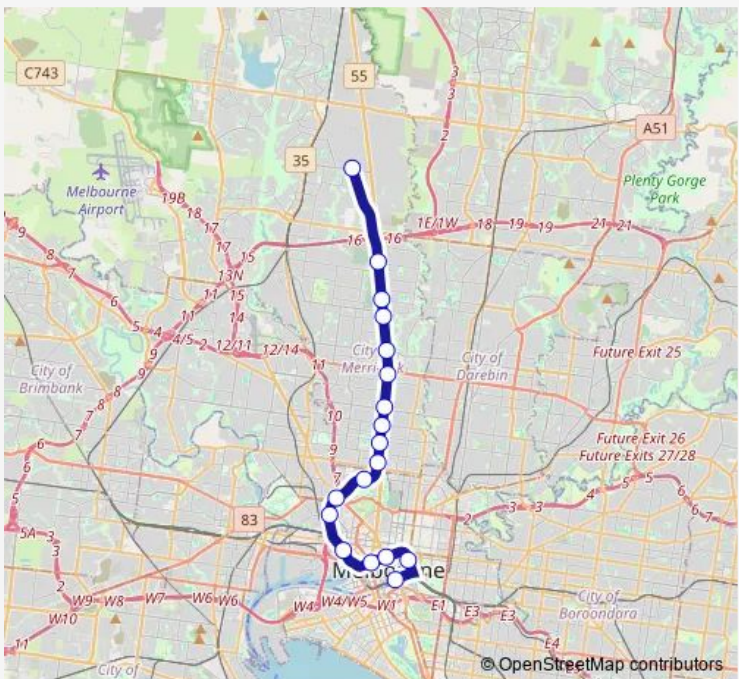

**Rail Upfield Upfield - City**

[Go to website](#)

**Direction**  
 Flinders Street Railway Station (Melbourne City) — Upfield Railway Station (Coolaroo)  
 16 stops  
[Open route schedule](#)

- Flinders Street Railway Station (Melbourne City)
- Southern Cross Railway Station (Melbourne City)
- North Melbourne Railway Station (West Melbourne)
- Macaulay Railway Station (North Melbourne)
- Flemington Bridge Railway Station (North Melbourne)
- Royal Park Railway Station (Parkville)
- Jewell Railway Station (Brunswick)
- Brunswick Railway Station (Brunswick)
- Anstey Railway Station (Brunswick)
- Moreland Railway Station (Coburg)
- Coburg Railway Station (Coburg)
- Batman Railway Station (Coburg North)
- Merlynston Railway Station (Coburg North)
- Fawkner Railway Station (Fawkner)
- Gowrie Railway Station (Glenroy)
- Upfield Railway Station (Coolaroo)

**Route schedule**  
 Flinders Street Railway Station (Melbourne City) — Upfield Railway Station (Coolaroo)

Monday	05:12-01:12 <sup>+1</sup>
Tuesday	05:12-12:52
Wednesday	05:12-12:52
Thursday	05:12-12:52
Friday	05:12-01:12 <sup>+1</sup>
Saturday	05:33-01:12 <sup>+1</sup>
Sunday	06:13-00:12 <sup>+1</sup>

**Route info**  
 Direction: Flinders Street Railway Station (Melbourne City)  
 Stops: 16  
 Trip Duration: 0 hour 36 min