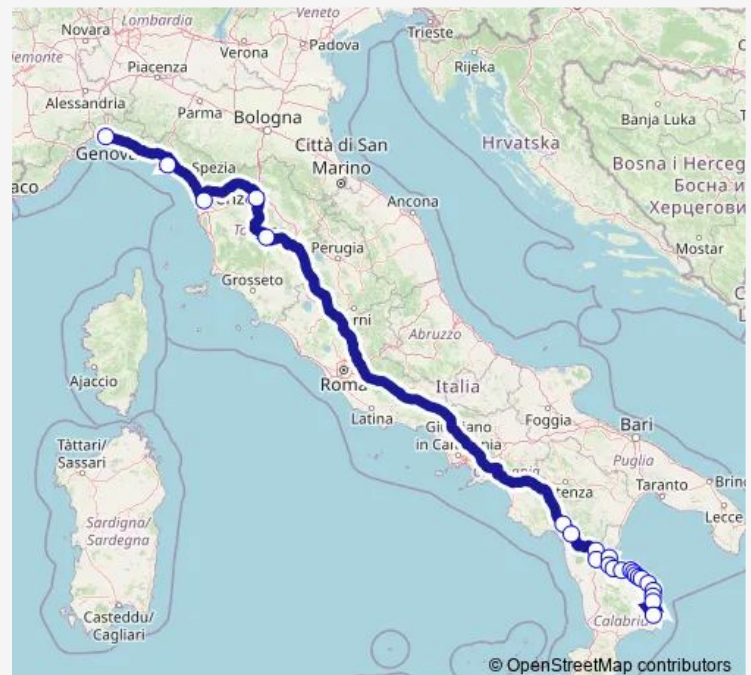

Torretta Crucoli

Cirò Marina (SP 7 adiacente Eurospin)

Torre Melissa

Route schedule

Genoa (Fanti d'Italia/Principe bus station) — Crotone

Monday 16:00

Tuesday 16:00

Wednesday 16:00

Thursday 16:00

Friday 16:00

Saturday 16:00

Sunday 16:00

Route info

Direction: Genoa (Fanti d'Italia/Principe bus station)

Stops: 23

Trip Duration: 15 hour 45 min

Strongoli Marina

Torre Melissa

Cirò Marina (SP 7 adiacente Eurospin)

Torretta Crucoli

Cariati

Mandatoriccio

Pietrapaola

Calopezzati

Monday 19:55

Tuesday 19:55

Wednesday 19:55

Thursday 19:55

Friday 19:55

Saturday 19:55

Sunday 19:55

Route info