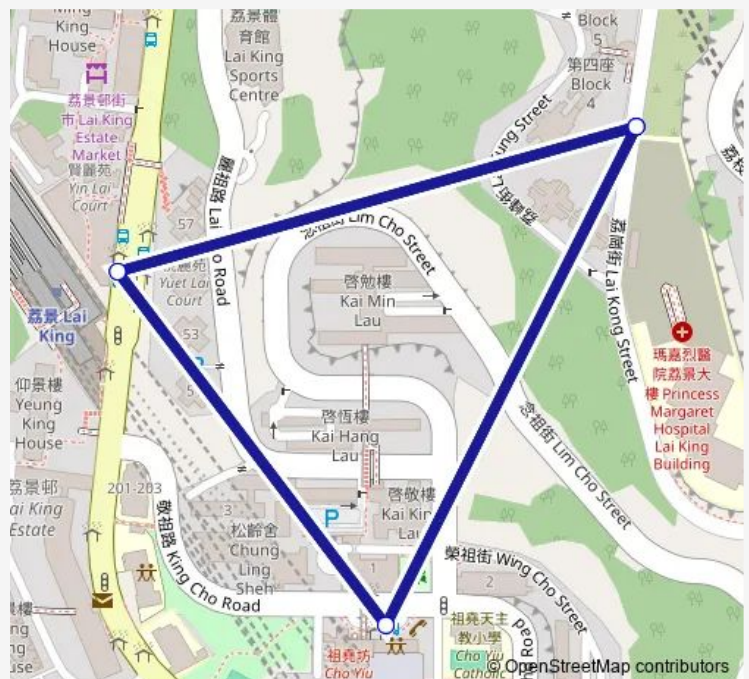

### Direction

LAI Kong Street, Near Highland Park Block 4 — LAI Kong Street, Near Highland Park Block 4

4 stops

[Open route schedule](#)

LAI Kong Street, Near Highland Park Block 4

King CHO Road Outside CHO YIU Centre

LAI King Hill Road, Outside YIN LAI Court Shopping Centre

LAI Kong Street, Near Highland Park Block 4

### Route schedule

LAI Kong Street, Near Highland Park Block 4 — LAI Kong Street, Near Highland Park Block 4

Monday 07:00-01:10<sup>+1</sup>

Tuesday 07:00-01:10<sup>+1</sup>

Wednesday 07:00-01:10<sup>+1</sup>

### Route info

Direction: LAI Kong Street, Near Highland Park Block 4

Stops: 4

Trip Duration: 0 hour 10 min

46m — LAI Kong Street - LAI King Station (Circular)

46m Bus time schedules and route maps are available in an offline PDF at [busmaps.com](https://busmaps.com). Use the [busmaps.com](https://busmaps.com) website to see live bus times, train schedule or subway schedule, and step-by-step directions for all public transit in Tsuen Wan