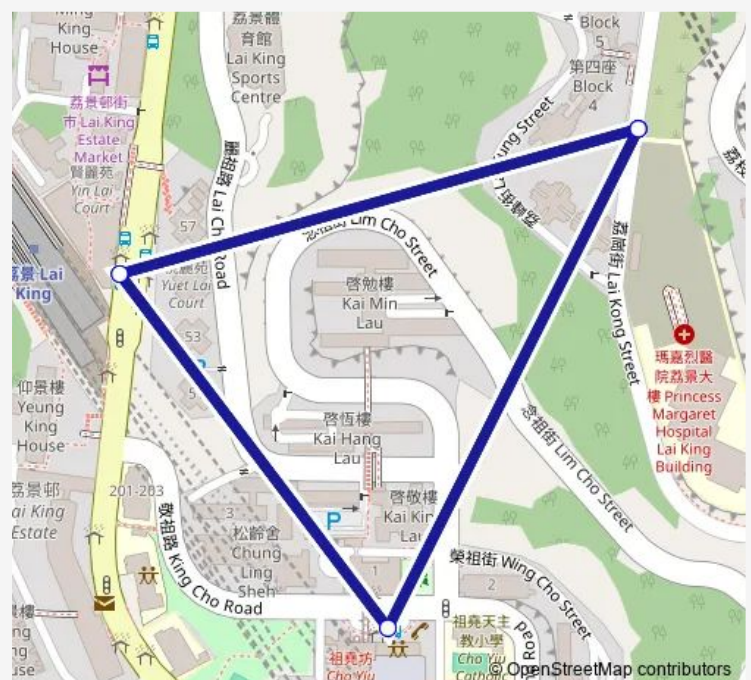

Bus 46M LAI Kong Street - LAI King Station (Circular)

[Go to website](#)

Direction

LAI KONG STREET, NEAR HIGHLAND PARK BLOCK 4
— LAI KONG STREET, NEAR HIGHLAND PARK BLOCK 4

4 stops

[Open route schedule](#)

LAI KONG STREET, NEAR HIGHLAND PARK BLOCK 4

KING CHO ROAD OUTSIDE CHO YIU CENTRE

LAI KING HILL ROAD, OUTSIDE YIN LAI COURT SHOPPING CENTRE

LAI KONG STREET, NEAR HIGHLAND PARK BLOCK 4

Route schedule

LAI KONG STREET, NEAR HIGHLAND PARK BLOCK 4
— LAI KONG STREET, NEAR HIGHLAND PARK BLOCK 4

Monday	07:00-01:10⁺¹
Tuesday	07:00-01:10⁺¹
Wednesday	07:00-01:10⁺¹
Thursday	07:00-01:10⁺¹
Friday	07:00-01:10⁺¹
Saturday	07:00-01:10⁺¹
Sunday	07:00-01:10⁺¹

Route info

Direction: LAI KONG STREET, NEAR HIGHLAND PARK BLOCK 4

Stops: 4

Trip Duration: 0 hour 11 min