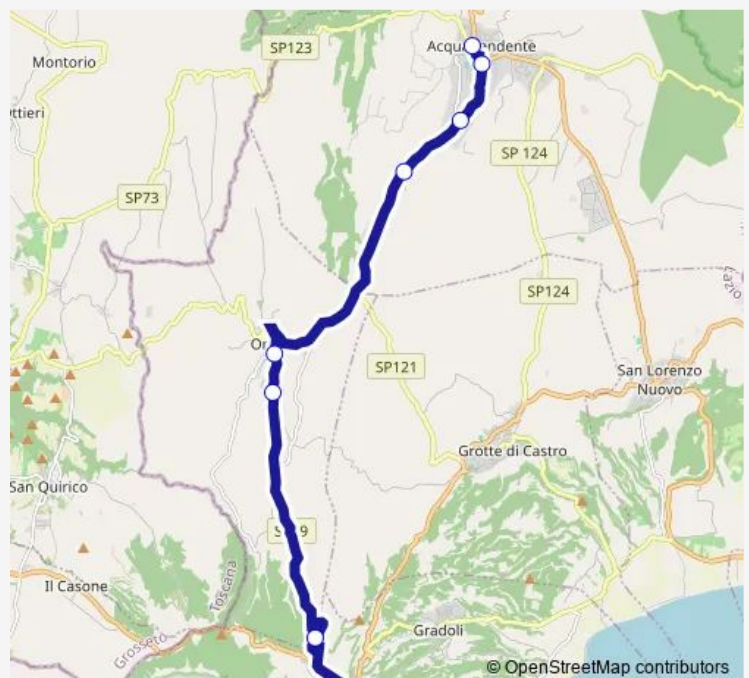

## Bus Acquapendente - Latera # Ac23a

[Go to website](#)

### Direction

ACQUAPENDENTE | Ist. OMNICOMPRESIVO  
LEONARDO DA VINCI # f847 — LATERA | Via Moro #  
f840

10 stops

[Open route schedule](#)

ACQUAPENDENTE | Ist. OMNICOMPRESIVO  
LEONARDO DA VINCI # f847

ACQUAPENDENTE | Via Onanese Via Cassia # f917

### Route schedule

ACQUAPENDENTE | Ist. OMNICOMPRESIVO  
LEONARDO DA VINCI # f847 — LATERA | Via Moro #  
f840

Monday	16:20
Tuesday	16:20
Wednesday	16:20
Thursday	16:20
Friday	16:20
Saturday	16:20
Sunday	—

### Route info

Direction: ACQUAPENDENTE | Ist. OMNICOMPRESIVO  
LEONARDO DA VINCI # f847

Stops: 10

Trip Duration: 0 hour 30 min

Bus time schedules and route maps are available in an offline PDF at [busmaps.com](https://busmaps.com). Use the [busmaps.com](https://busmaps.com) website to see live bus times, train schedule or subway schedule, and step-by-step directions for all public transit in Latera