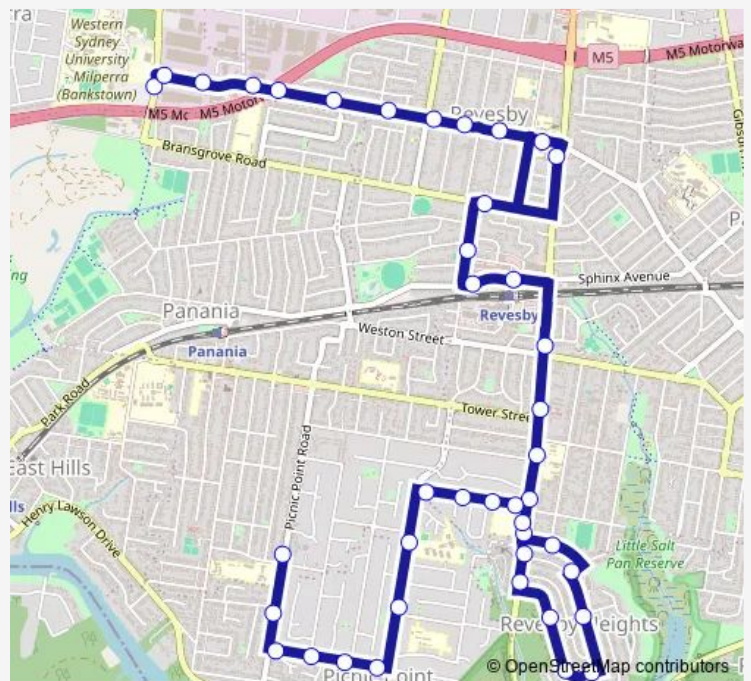

Beaconsfield St After Ely St

Beaconsfield St At Albert St

St Lukes Primary School, The River Rd

St Lukes Primary School, Beaconsfield St

Bransgrove Rd Opp Albert St

Polo St At Selems Pde

Marco Av After Polo St

Marco Av Opp Revesby Station

The River Rd At Spence St

The River Rd Opp Tower St

Revesby South Public School, The River Rd

The River Rd Opp Ferndale Rd

Route schedule

Horsley Rd Opp Beaconsfield St — Picnic Point Rd At Lawler St

Monday	15:25
Tuesday	15:25
Wednesday	15:25
Thursday	15:25
Friday	15:25
Saturday	—
Sunday	—

Route info

Direction: Horsley Rd Opp Beaconsfield St

Stops: 42

Trip Duration: 0 hour 35 min

S743 — Mt St Joseph School to Panania Public School

The River Rd Opp De La Salle College

The River Rd At Morotai Rd

The River Rd Before Sandakan Rd

Sandakan Rd At Rowell St

Sandakan Rd Opp Steele Av

Sandakan Rd Opp Fewtrell Av

Morotai Rd At Rowell St

Centaur St Shops, Centaur St