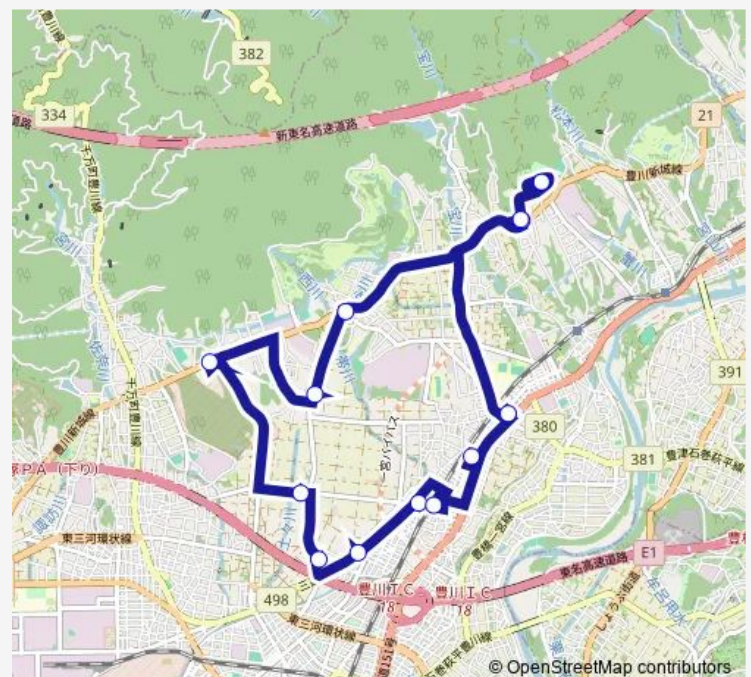

### Route schedule

いかまい館 — いかまい館

Monday	—
Tuesday	08:54-16:27
Wednesday	08:54-16:27
Thursday	08:54-16:27
Friday	08:54-16:27
Saturday	08:54-16:27
Sunday	—

### Route info

Direction: いかまい館

Stops: 14

Trip Duration: 0 hour 36 min

■ 本宮線のんほい号（一宮地区地域路線）：西回り

Bus time schedules and route maps are available in an offline PDF at [busmaps.com](https://busmaps.com). Use the [busmaps.com](https://busmaps.com) website to see live bus times, train schedule or subway schedule, and step-by-step directions for all public transit in Toyokawa