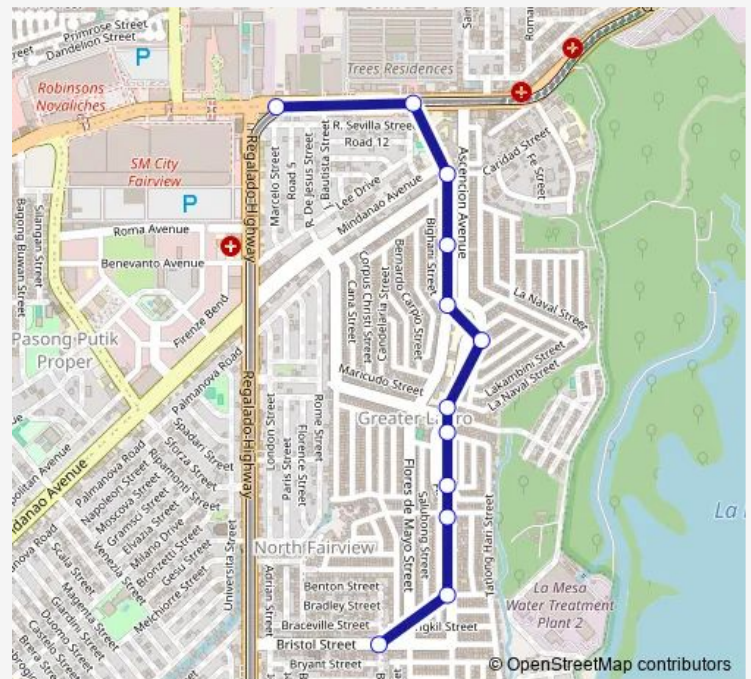

Bristol Street / Bronson Street Intersection, Quezon City

### Route schedule

Quirino Highway, Quezon City — Bristol Street / Bronson Street Intersection, Quezon City

Monday	00:00
Tuesday	00:00
Wednesday	00:00
Thursday	00:00
Friday	00:00
Saturday	00:00
Sunday	00:00

### Route info

Direction: Quirino Highway, Quezon City

Stops: 12

Trip Duration: 0 hour 11 min

■ Lagro - SM Fairview Loop

## Direction

Bristol Street / Bronson Street Intersection, Quezon City —  
Quirino Highway, Quezon City

12 stops

[Open route schedule](#)

Bristol Street / Bronson Street Intersection, Quezon City

Ascencion Avenue / Bristol Street Intersection, Quezon  
City