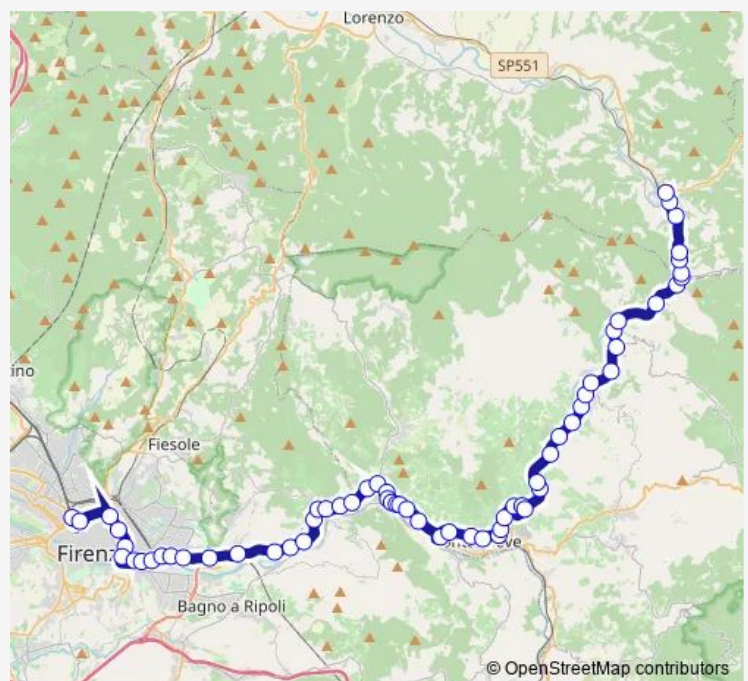

Scopeti Centro_V

Casini_V

Contea_V

Route schedule

Pontassieve Ss67 — Capolinea Muraglione

Monday 14:50-14:55

Tuesday 14:50-14:55

Wednesday 14:50-14:55

Thursday 14:50-14:55

Friday 14:50-14:55

Saturday 14:50-14:55

Sunday —

Route info

Direction: Pontassieve Ss67

Stops: 51

Trip Duration: 1 hour 10 min