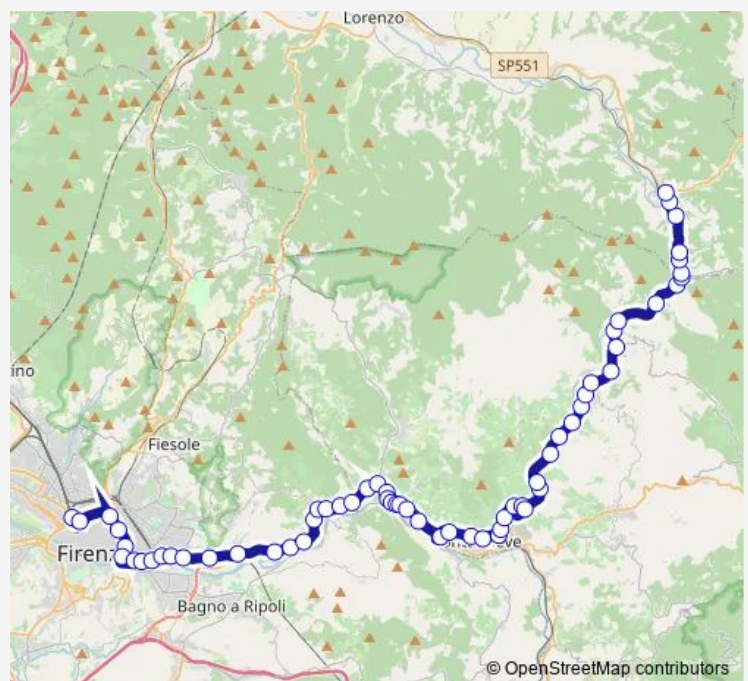

Scopeti Centro_V

Casini_V

Contea_V

Route schedule

Pontassieve Ss67 — Capolinea Muraglione

Monday 14:50-14:55

Tuesday 14:50-14:55

Wednesday 14:50-14:55

Thursday 14:50-14:55

Friday 14:50-14:55

Saturday 14:50-14:55

Sunday —

Route info

Direction: Pontassieve Ss67

Stops: 51

Trip Duration: 1 hour 10 min