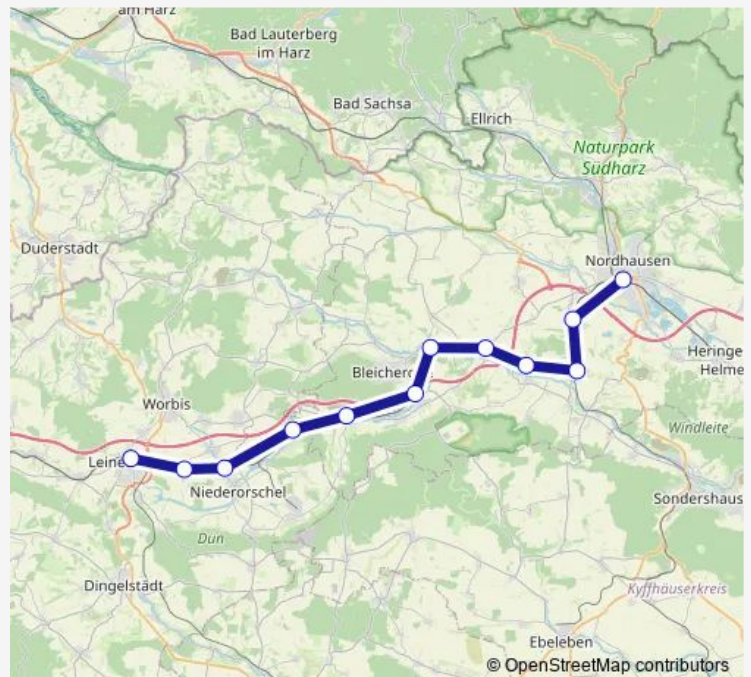

Bus Rb57

[Go to website](#)

Direction

Nordhausen — Leinefelde

12 stops

[Open route schedule](#)

Nordhausen

Werther

Wolkramshausen

Nohra (Wipper)

Wipperdorf

Bleicherode Ost

Gebra (Hainleite)

Sollstedt (bei Bleicherode)

Bernterode

Gernrode-Niederorschel

Hausen (Eichsfeld)

Leinefelde

Route schedule

Nordhausen — Leinefelde

Monday	—
Tuesday	21:50
Wednesday	—
Thursday	—
Friday	—
Saturday	—
Sunday	—

Route info

Direction: Nordhausen

Stops: 12

Trip Duration: 1 hour 31 min

Rb57

BusMaps

Rb57 Bus time schedules and route maps are available in an offline PDF at busmaps.com. Use the busmaps.com website to see live bus times, train schedule or subway schedule, and step-by-step directions for all public transit in Nordhausen