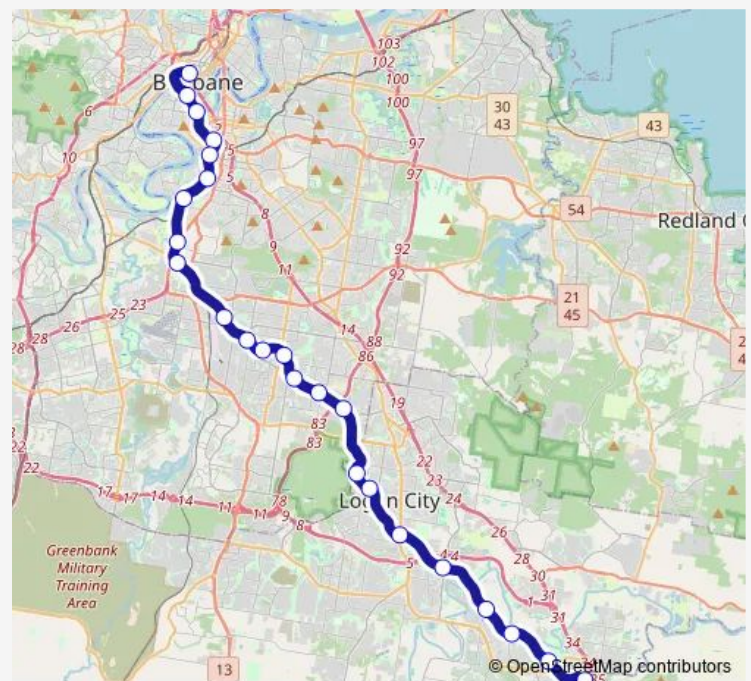

Coopers Plains station, platform 2

Banoon station, platform 2

Sunnybank station, platform 2

Altandi station, platform 2

Runcorn station, platform 2

Fruitgrove station, platform 2

Kuraby station, platform 2

Trinder Park station, platform 1

Woodridge station, platform 1

Kingston station, platform 1

Loganlea station, platform 1

Bethania station, platform 1

Route schedule

Roma Street station, platform 3 — Beenleigh station, platform 1

Monday —

Tuesday —

Wednesday —

Thursday —

Friday 15:37-18:22

Saturday —

Sunday —

Route info

Direction: Roma Street station, platform 3

Stops: 24

Trip Duration: 1 hour 6 min

BRBN — Brisbane City - Beenleigh line

Edens Landing station, platform 1

Holmview station, platform 1

Beenleigh station, platform 1

Direction

Roma Street station, platform 7 — Beenleigh station, platform 1