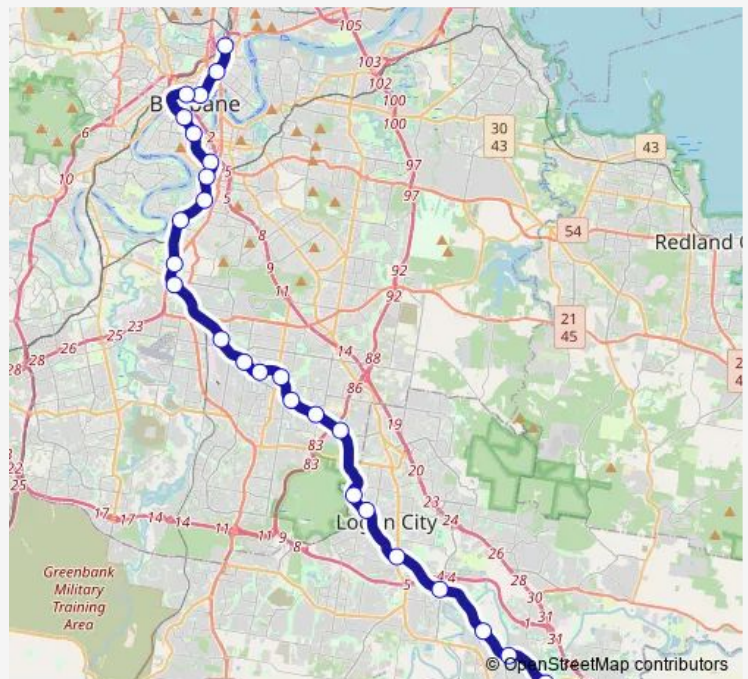

[Go to website](#)

**Direction**  
Bowen Hills station, platform 3 — Beenleigh station, platform 1

28 stops

[Open route schedule](#)

- Bowen Hills station, platform 3
- Fortitude Valley station, platform 3
- Central station, platform 5
- Roma Street station, platform 8
- South Brisbane station, platform 1
- South Bank station, platform 1
- Boggo Road/Park Road station, platform 1
- Dutton Park station, platform 1
- Fairfield station, platform 1
- Yeronga station, platform 1
- Yeerongpilly station, platform 2
- Moorooka station, platform 1
- Rocklea station, platform 1
- Coopers Plains station, platform 1
- Banoon station, platform 1
- Sunnybank station, platform 1
- Altandi station, platform 1
- Runcorn station, platform 1
- Fruitgrove station, platform 1
- Kuraby station, platform 1
- Trinder Park station, platform 1

Route schedule

Bowen Hills station, platform 3 — Beenleigh station, platform 1

Monday	—
Tuesday	—
Wednesday	—
Thursday	—
Friday	—
Saturday	03:43
Sunday	03:43

Route info

Direction: Bowen Hills station, platform 3

Stops: 28

Trip Duration: 1 hour 13 min

■ Brbn — Brisbane City - Beenleigh

Woodridge station, platform 1

Kingston station, platform 1

Loganlea station, platform 1

Bethania station, platform 1

Edens Landing station, platform 1

## Direction

Bowen Hills station, platform 1 — Kuraby station, platform 1

14 stops

[Open route schedule](#)

Bowen Hills station, platform 1

Fortitude Valley station, platform 1

Central station, platform 1

Roma Street station, platform 4