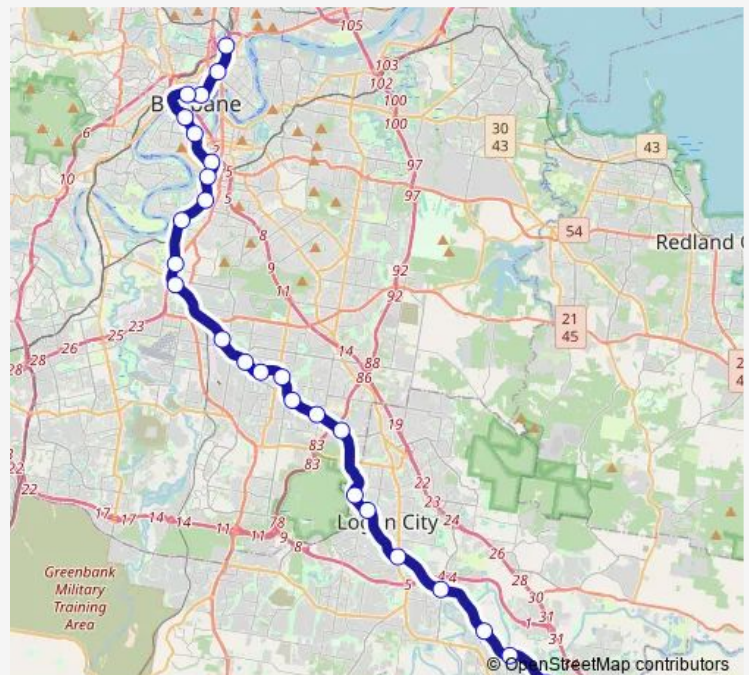

Fruitgrove station, platform 1

Kuraby station, platform 1

Trinder Park station, platform 1

Woodridge station, platform 1

Route schedule

Bowen Hills station, platform 3 — Beenleigh station, platform 1

Monday —

Tuesday —

Wednesday —

Thursday —

Friday —

Saturday 03:43

Sunday 03:43

Route info

Direction: Bowen Hills station, platform 3

Stops: 27

Trip Duration: 1 hour 13 min

BRBN — Brisbane City - Beenleigh line

Kingston station, platform 1

Loganlea station, platform 1

Bethania station, platform 1

Edens Landing station, platform 1

Holmview station, platform 1