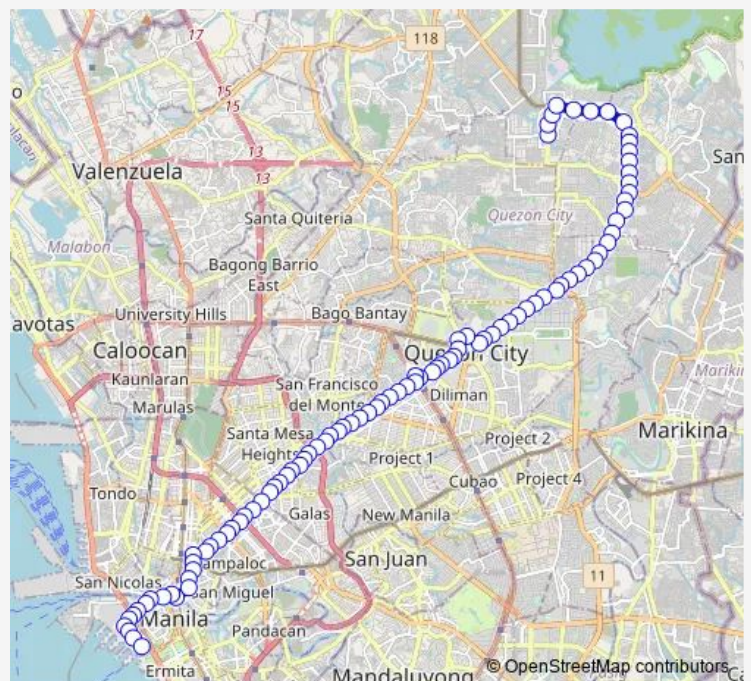

## Bus Fairview WET Market - Pier South via Quezon Ave

[Go to website](#)

### Direction

Regalado / Dahlia Intersection, Quezon City — 25th St / Antonio C. Delgado Intersection, Manila

94 stops

[Open route schedule](#)

- Regalado / Dahlia Intersection, Quezon City
- Regalado / Coronet Intersection, Quezon City
- Regalado / Pontiac Intersection, Quezon City
- Commonwealth Avenue, Quezon City
- Commonwealth Avenue / Pearl Intersection, Quezon City
- Commonwealth Avenue / Winston Intersection, Quezon City
- Commonwealth Avenue / Dona Carmen Intersection, Quezon City
- Commonwealth Avenue, Quezon City
- Commonwealth Avenue / IBP Road Intersection, Quezon City
- Commonwealth Avenue, Quezon City
- Commonwealth Avenue, Quezon City
- Commonwealth Avenue, Quezon City
- Commonwealth Avenue / Kalayaan A Intersection, Quezon City
- Commonwealth Avenue, Quezon City
- Batasan Road / Commonwealth Avenue Intersection, Quezon City
- Commonwealth Avenue / Llang-Llang, Quezon City
- Commonwealth Avenue, Quezon City
- Our Lady of Mercy School, 14.680409, 121.084434

### Route schedule

Regalado / Dahlia Intersection, Quezon City — 25th St / Antonio C. Delgado Intersection, Manila

Monday	00:00
Tuesday	00:00
Wednesday	00:00
Thursday	00:00
Friday	00:00
Saturday	00:00
Sunday	00:00

### Route info

Direction: Regalado / Dahlia Intersection, Quezon City

Stops: 94

Trip Duration: 1 hour 54 min

Fairview WET Market - Pier South via Quezon Ave

Commonwealth Avenue / Capitol Homes Drive Intersection, Quezon City