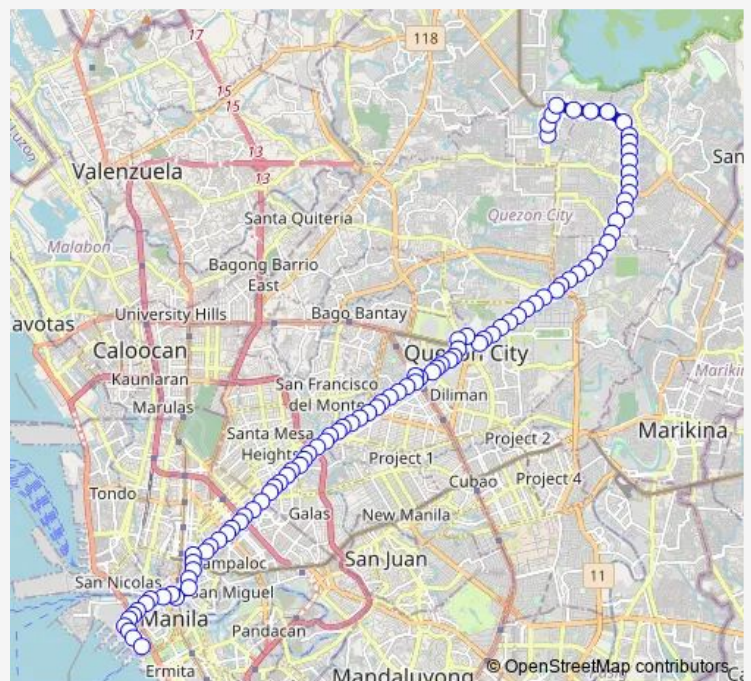

Bus Fairview WET Market - Pier South via Quezon Ave

[Go to website](#)

Direction

Regalado / Dahlia Intersection, Quezon City — 25th St / Antonio C. Delgado Intersection, Manila

94 stops

[Open route schedule](#)

- Regalado / Dahlia Intersection, Quezon City
- Regalado / Coronet Intersection, Quezon City
- Regalado / Pontiac Intersection, Quezon City
- Commonwealth Avenue, Quezon City
- Commonwealth Avenue / Pearl Intersection, Quezon City
- Commonwealth Avenue / Winston Intersection, Quezon City
- Commonwealth Avenue / Dona Carmen Intersection, Quezon City
- Commonwealth Avenue, Quezon City
- Commonwealth Avenue / IBP Road Intersection, Quezon City
- Commonwealth Avenue, Quezon City
- Commonwealth Avenue, Quezon City
- Commonwealth Avenue, Quezon City
- Commonwealth Avenue / Kalayaan A Intersection, Quezon City
- Commonwealth Avenue, Quezon City
- Batasan Road / Commonwealth Avenue Intersection, Quezon City
- Commonwealth Avenue / Llang-Llang, Quezon City
- Commonwealth Avenue, Quezon City
- Our Lady of Mercy School, 14.680409, 121.084434

Route schedule

Regalado / Dahlia Intersection, Quezon City — 25th St / Antonio C. Delgado Intersection, Manila

Monday	00:00
Tuesday	00:00
Wednesday	00:00
Thursday	00:00
Friday	00:00
Saturday	00:00
Sunday	00:00

Route info

Direction: Regalado / Dahlia Intersection, Quezon City

Stops: 94

Trip Duration: 1 hour 54 min

■ Fairview WET Market - Pier South via Quezon Ave

Commonwealth Avenue / Capitol Homes Drive Intersection, Quezon City