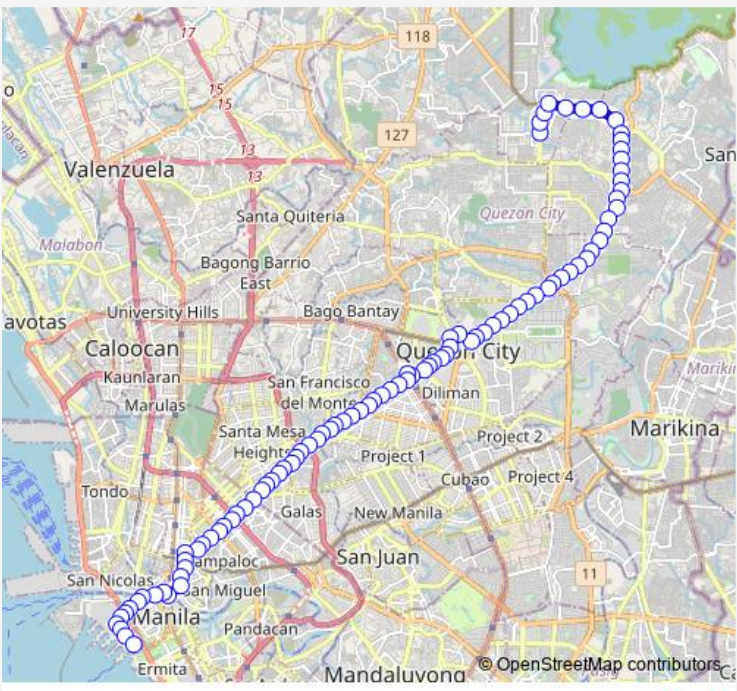

Bus Fairview WET Market - Pier South via Quezon Ave

[Go to website](#)

Direction
 Regalado / Dahlia Intersection, Quezon City — 25th St / Antonio C. Delgado Intersection, Manila
 94 stops
[Open route schedule](#)

- Regalado / Dahlia Intersection, Quezon City
- Regalado / Coronet Intersection, Quezon City
- Regalado / Pontiac Intersection, Quezon City
- Commonwealth Avenue, Quezon City
- Commonwealth Avenue / Pearl Intersection, Quezon City
- Commonwealth Avenue / Winston Intersection, Quezon City
- Commonwealth Avenue / Dona Carmen Intersection, Quezon City
- Commonwealth Avenue, Quezon City
- Commonwealth Avenue / IBP Road Intersection, Quezon City
- Commonwealth Avenue, Quezon City
- Commonwealth Avenue, Quezon City
- Commonwealth Avenue, Quezon City
- Commonwealth Avenue / Kalayaan A Intersection, Quezon City
- Commonwealth Avenue, Quezon City
- Batasan Road / Commonwealth Avenue Intersection, Quezon City
- Commonwealth Avenue / Llang-Llang, Quezon City
- Commonwealth Avenue, Quezon City
- Our Lady of Mercy School, 14.680409, 121.084434

Route schedule
 Regalado / Dahlia Intersection, Quezon City — 25th St / Antonio C. Delgado Intersection, Manila

Monday	00:00
Tuesday	00:00
Wednesday	00:00
Thursday	00:00
Friday	00:00
Saturday	00:00
Sunday	00:00

Route info
 Direction: Regalado / Dahlia Intersection, Quezon City
 Stops: 94
 Trip Duration: 1 hour 54 min

Fairview WET Market - Pier South via Quezon Ave **BusMaps**

Commonwealth Avenue / Capitol Homes Drive Intersection, Quezon City