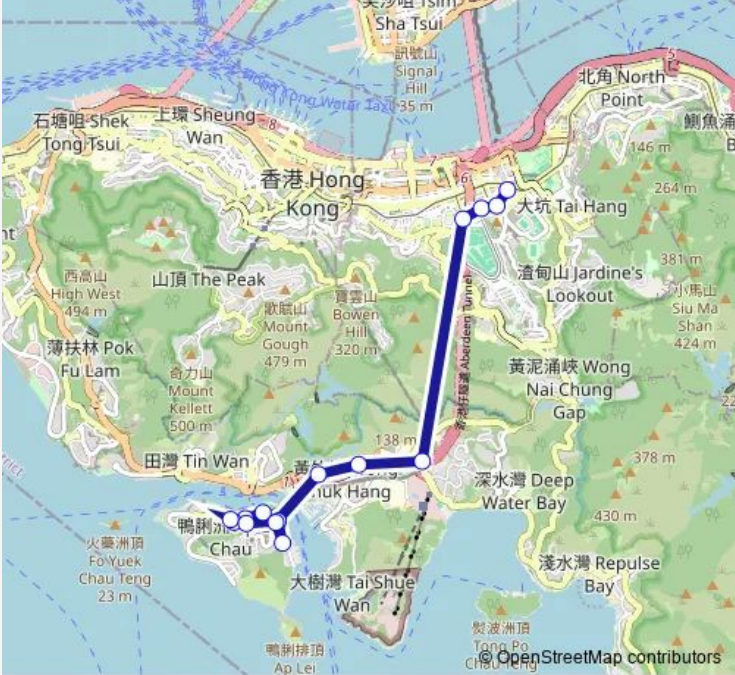

[Open route schedule](#)

- Ping LAN Street, Near FA Chau Mansion
- Main Street, AP LEI Chau, Near Manly House|Main Street, AP LEI Chau, Near MTR LEI Tung Station Exit A1
- Near AP LEI Chau Clinic, Main Street, AP LEI Chau
- LEE CHI Road, Near LEE CHI Road BUS Terminus
- AP LEI Chau Bridge Road, Near LEE CHI Road
- AP LEI Chau Drive, Near Sham WAN Towers Tower 2
- AP LEI Chau Praya Road, Near Larvotto Tower 9
- AP LEI Chau Drive, Near Marina South
- Wong Chuk Hang Road, Near YAN'S Tower|Wong Chuk Hang Road, House NO. 23
- Wong Chuk Hang Road, Near Nina Hotel Island South
- Aberdeen Tunnel Toll Plaza|Wong Chuk Hang Road, Aberdeen Tunnel Toll Plaza
- NO. 84 Morrison Hill Road|Morrison Hill Road, Near BUS Stop
- Leighton Road, Outside Leighton Centre|Leighton Road, Near Leighton Centre
- Leighton Road, Near SUN WUI Road
- Jardine'S Bazaar, Near Tang Lung Chau Market

**Route info**

Direction: Ping LAN Street, Near FA Chau Mansion

Stops: 15

Trip Duration: 0 hour 17 min

■ 36x — AP LEI Chau (Ping LAN Street) - Causeway BAY (Jardine'S Bazaar) **BusMaps**

### Direction

Jardine'S Bazaar, Near Tang Lung Chau Market — Ping LAN Street, Near FA Chau Mansion

10 stops

[Open route schedule](#)

Jardine'S Bazaar, Near Tang Lung Chau Market

Morrison Hill Road, Outside Happy Valley Racecourse

AP LEI Chau Drive, Near Marina South

Yuet HOI Street, Near Marina Habitat Tower 3

Ping LAN Street, Near FA Chau Mansion