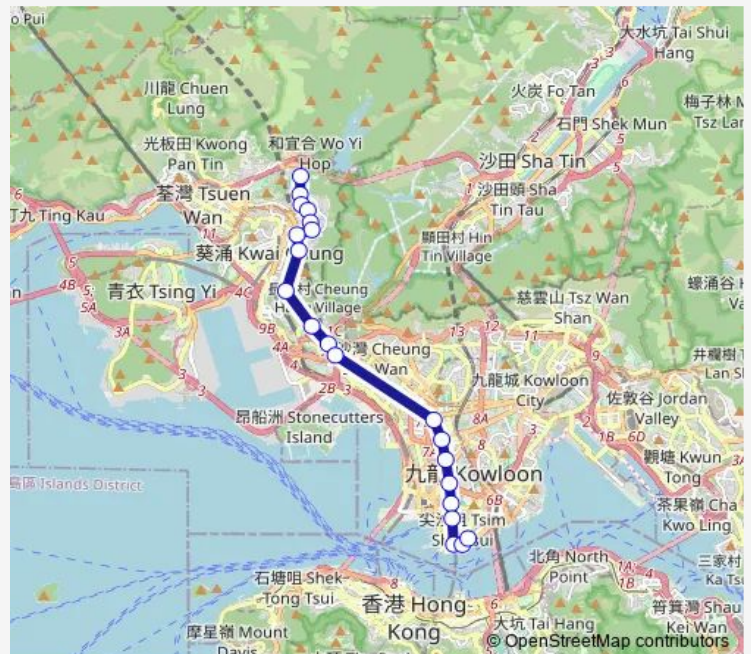

[Kmb] Nelson Street Mong Kok

[Kmb] Pitt Street YAU MA Tei

[Kmb] Gascoigne Road

Route schedule

[Kmb] LEI MUK Shue BUS Terminus[[Lwb] LEI MUK Shue BUS Terminus — [Ctb] Tsim SHA Tsui (Mody Road)[[Kmb+Ctb] Tsim SHA Tsui East (Mody Road)/<Br>Tsim SHA Tsui (Mody Road)[[Kmb] Tsim SHA Tsui East (Mody Road)

Monday	07:50
Tuesday	07:50
Wednesday	07:50
Thursday	07:50
Friday	07:50
Saturday	—
Sunday	—

Route info

Direction: [Kmb] LEI MUK Shue BUS Terminus[[Lwb] LEI MUK Shue BUS Terminus

Stops: 21

Trip Duration: 0 hour 55 min