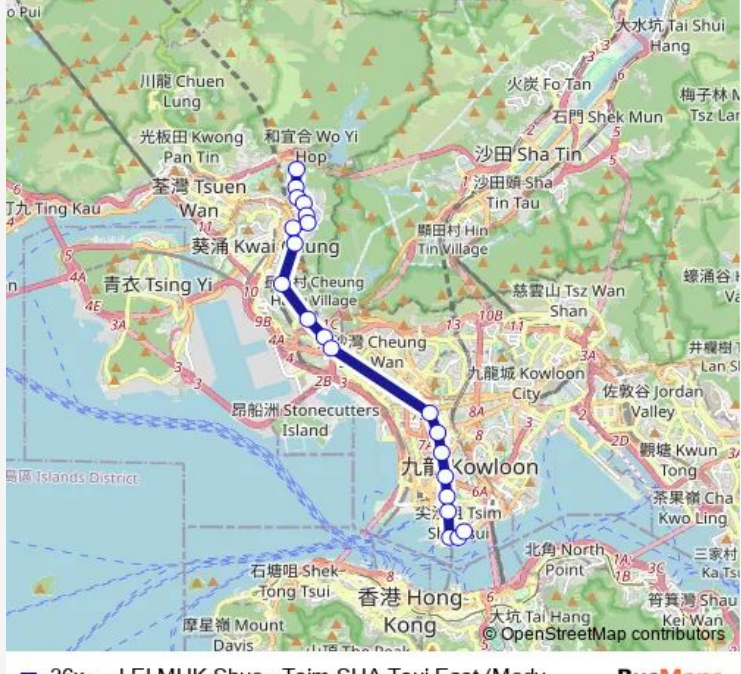

Route schedule

[Kmb] LEI MUK Shue BUS Terminus[[Lwb] LEI MUK Shue BUS Terminus — [Ctb] Tsim SHA Tsui (Mody Road)][Kmb+Ctb] Tsim SHA Tsui East (Mody Road)/<Br>Tsim SHA Tsui (Mody Road)[[Kmb] Tsim SHA Tsui East (Mody Road)

Monday	07:50
Tuesday	07:50
Wednesday	07:50
Thursday	07:50
Friday	07:50
Saturday	—
Sunday	—

**Route info**

Direction: [Kmb] LEI MUK Shue BUS Terminus[[Lwb] LEI MUK Shue BUS Terminus

Stops: 21

Trip Duration: 0 hour 50 min