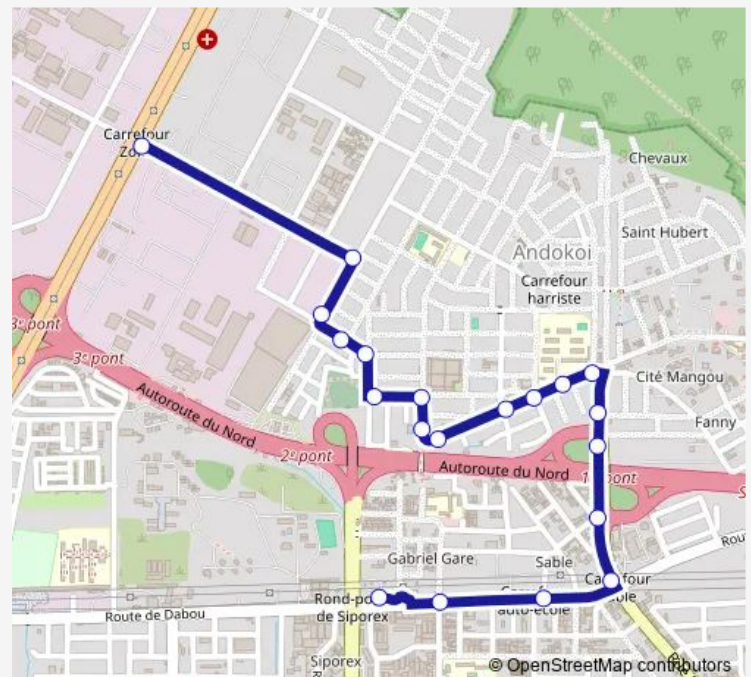

Carrefour Gabriel Gare

Siporex

Route schedule

Carrefour Zone — Siporex

Monday 06:00

Tuesday 06:00

Wednesday 06:00

Thursday 06:00

Friday 06:00

Saturday 06:00

Sunday 06:00

Route info

Direction: Carrefour Zone

Stops: 20

Trip Duration: 0 hour 10 min

woro woro : Siporex ↔ Andokoi - Carrefour Zone

Direction

Siporex — Carrefour Zone

20 stops

[Open route schedule](#)

Siporex

1er Pont

Centre Ivoire Couture

Gare Cte