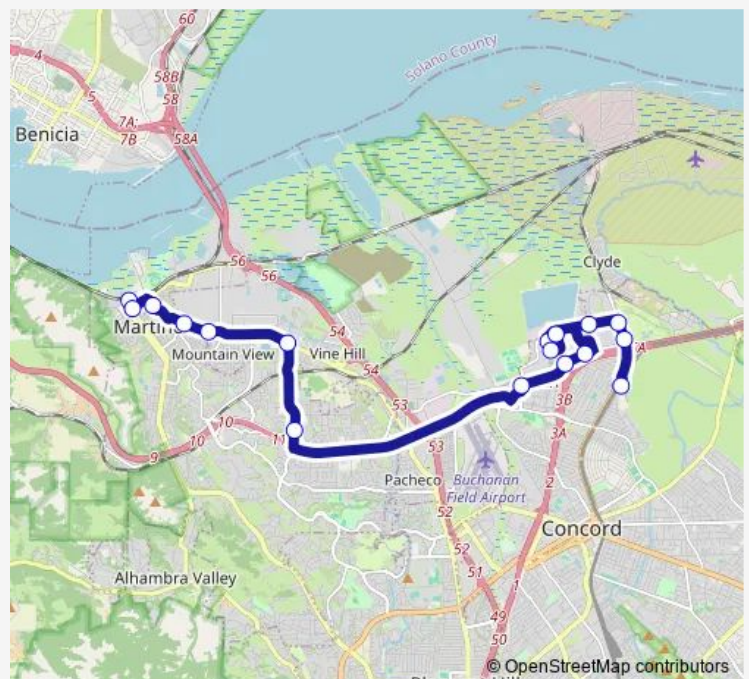

Arnold Industrial Way And Laura Alice Way

Morello Ave And Arnold Dr

Pacheco Blvd And Morello Ave

Pacheco Blvd And Bush St

Pacheco Blvd And Arriba St

Court St And Green St

Martinez Amtrak Unloading

**Route schedule**

North Concord Martinez Bart — Martinez Amtrak Unloading

Monday	06:00-17:15
Tuesday	06:00-17:15
Wednesday	06:00-17:15
Thursday	06:00-17:15
Friday	06:00-17:15
Saturday	—
Sunday	—

**Route info**

Direction: North Concord Martinez Bart

Stops: 16

Trip Duration: 0 hour 33 min

99X — Martinez Amtrak/North Concord Bart

**Direction**

North Concord Martinez Bart — Solano Way And Imhoff Rd

8 stops

[Open route schedule](#)

North Concord Martinez Bart

Sunday —

**Route info**

Direction: Solano Way And Imhoff Rd

Stops: 6

Trip Duration: 0 hour 10 min