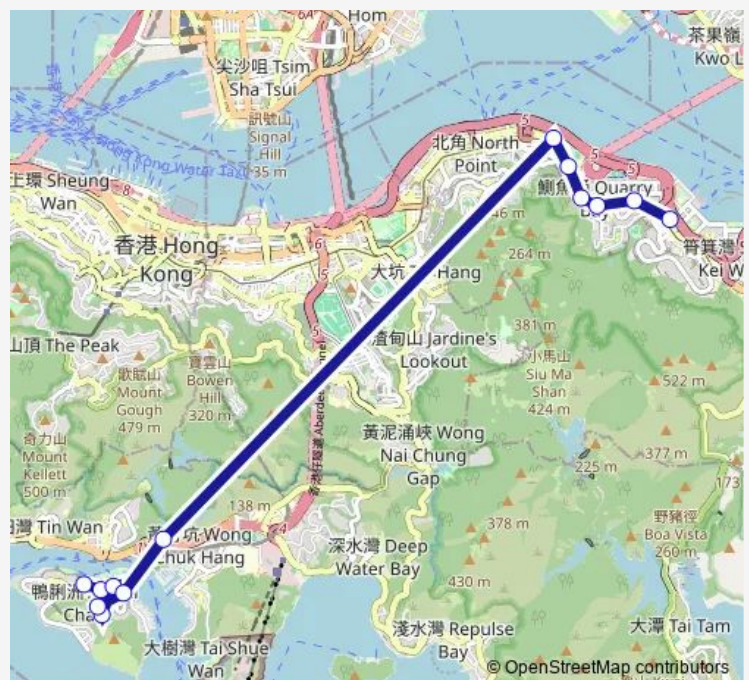

### Route schedule

[Ctb] AP LEI Chau Main Street — [Ctb] TAI Hong House, TAI Hong Street[[Kmb+Ctb] TAI Hong House/<Br>Tai Hong House, TAI Hong Street

Monday	07:45-07:55
Tuesday	07:45-07:55
Wednesday	07:45-07:55
Thursday	07:45-07:55
Friday	07:45-07:55
Saturday	—
Sunday	—

### Route info

Direction: [Ctb] AP LEI Chau Main Street

Stops: 13

Trip Duration: 0 hour 53 min

[Ctb] Westlands Gardens, King'S Road[[Kmb+Ctb] West-lands Gardens/<Br>Westlands Gardens, King'S Road

[Ctb] Cityplaza, King'S Road[[Kmb+Ctb] City-plaza/<Br>Cityplaza, King'S Road[[Kmb] Cityplaza