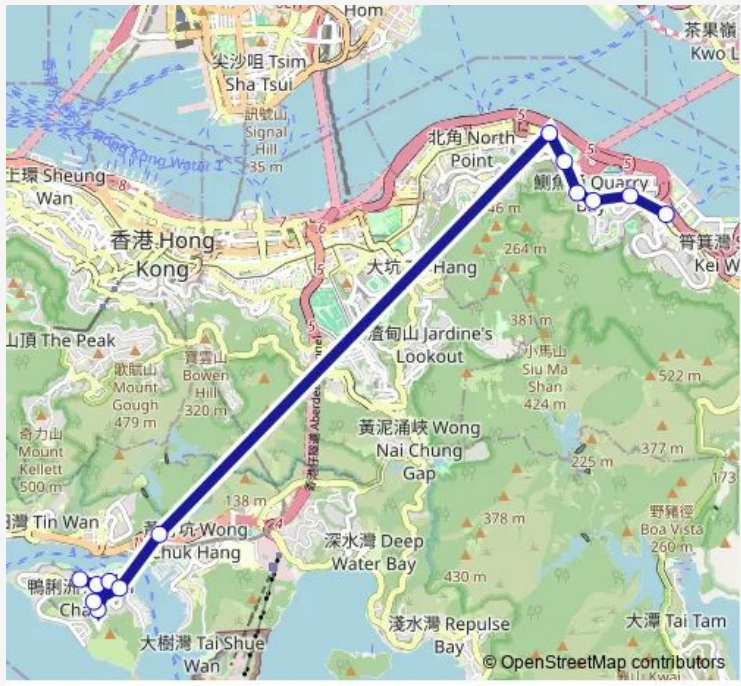

Route schedule

[Ctb] AP LEI Chau Main Street — [Ctb] TAI Hong House, TAI Hong Street[[Kmb+Ctb] TAI Hong House/<Br>Tai Hong House, TAI Hong Street

Monday	07:45-07:55
Tuesday	07:45-07:55
Wednesday	07:45-07:55
Thursday	07:45-07:55
Friday	07:45-07:55
Saturday	—
Sunday	—

**Route info**

Direction: [Ctb] AP LEI Chau Main Street

Stops: 13

Trip Duration: 0 hour 54 min

■ 99X — South Horizons - SAI WAN HO (TAI Hong Street) **BusMaps**

[Ctb] Westlands Gardens, King'S Road[[Kmb+Ctb] West-lands Gardens/<Br>Westlands Gardens, King'S Road