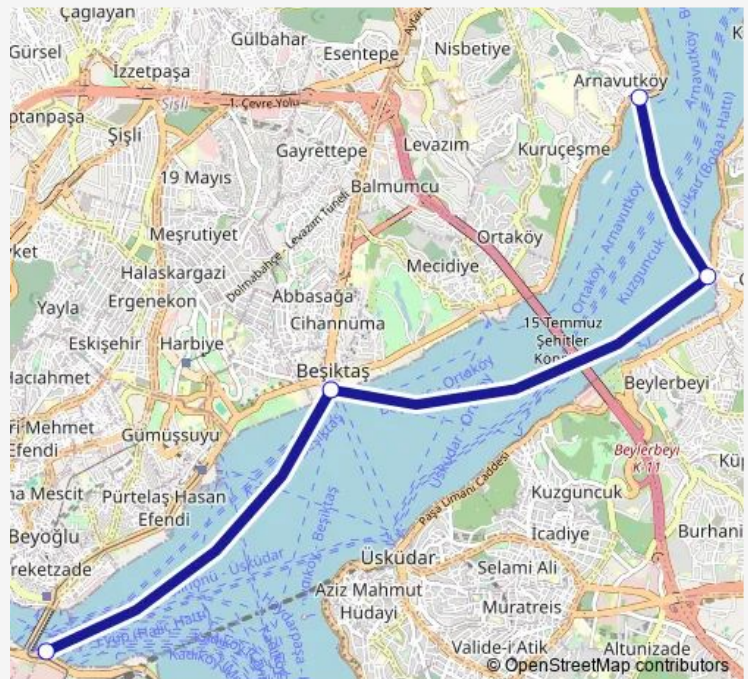

Friday 08:00

Saturday —

Sunday —

Route info

Direction: Arnavutköy Şh.

Stops: 4

Trip Duration: 0 hour 50 min

■ BĞZ-8 — Boğazdan Geliş