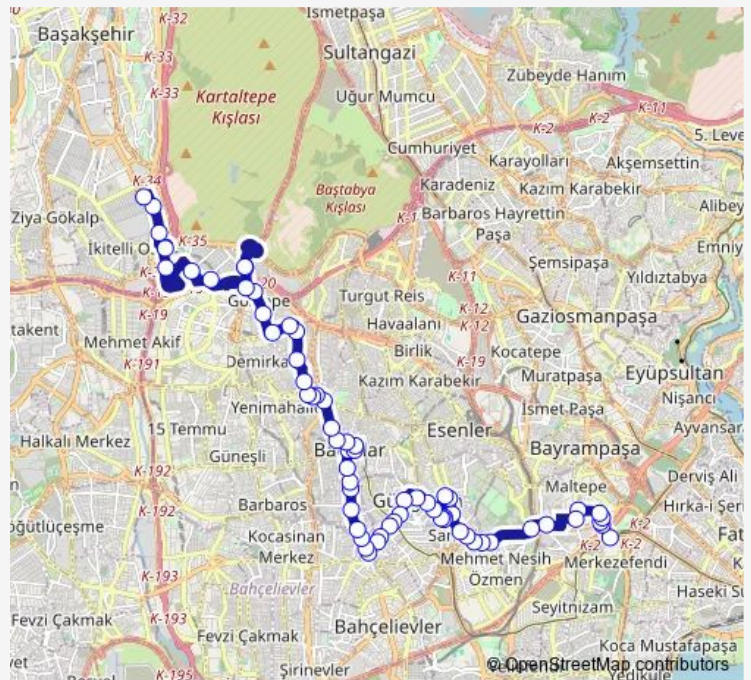

Thursday 05:50

Friday 05:50

Saturday 05:50

Sunday 06:00

Route info

Direction: Panorama 1453

Stops: 64

Trip Duration: 0 hour 59 min