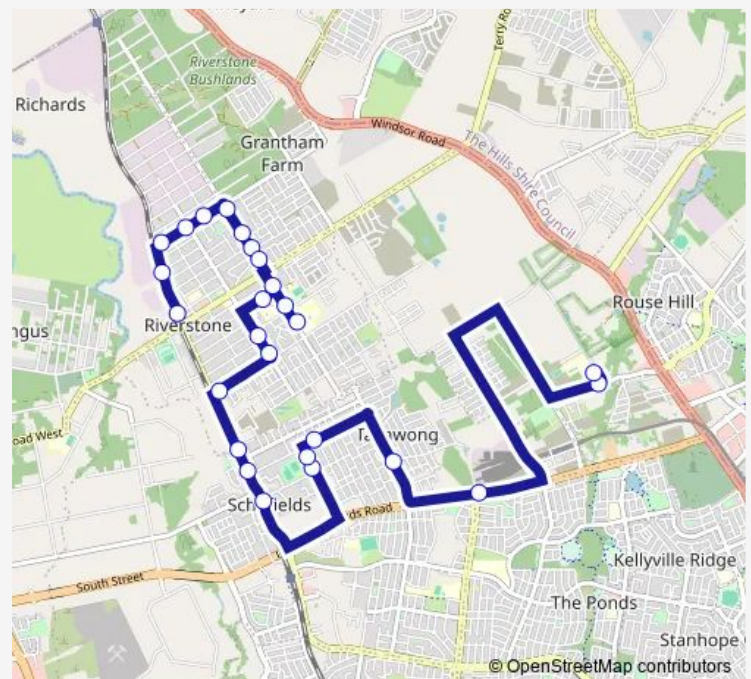

### Direction

Riverstone Station, Riverstone Pde — Rouse Hill Anglican College

26 stops

[Open route schedule](#)

Riverstone Station, Riverstone Pde

Riverstone Pde Opp King St

Crown St After Riverstone Pde

Crown St At Piccadilly St

Railway Tce After Station St

Junction Rd After Station St

### Route schedule

Riverstone Station, Riverstone Pde — Rouse Hill Anglican College

Monday 08:07

Tuesday 08:07

Wednesday 08:07

Thursday 08:07

Friday 08:07

Saturday —

### Route info

Direction: Riverstone Station, Riverstone Pde

Stops: 26

Trip Duration: 0 hour 33 min

5133 — Riverstone Station to Rouse Hill Anglican College

Schofields Public School, Junction Rd

St Albans Rd Opp Brinsley Av