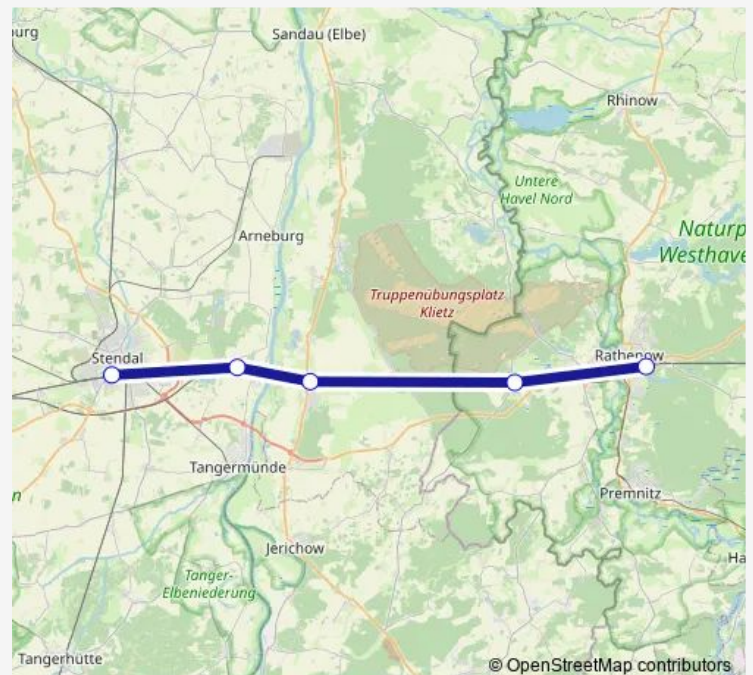

Hämerten

Stendal Hbf

## Route schedule

Rathenow, Bahnhof — Stendal Hbf

Monday	08:01-20:01
Tuesday	08:01-20:01
Wednesday	08:01-20:01
Thursday	08:01-20:01
Friday	08:01-20:01
Saturday	08:01-20:01
Sunday	08:01-20:01

## Route info

Direction: Rathenow, Bahnhof

Stops: 5

Trip Duration: 0 hour 26 min

■ RB34

## Direction

Stendal Hbf — Rathenow, Bahnhof

5 stops

[Open route schedule](#)

Stendal Hbf

Hämerten

Schönhausen(Elbe)

Großwudicke, Bahnhof