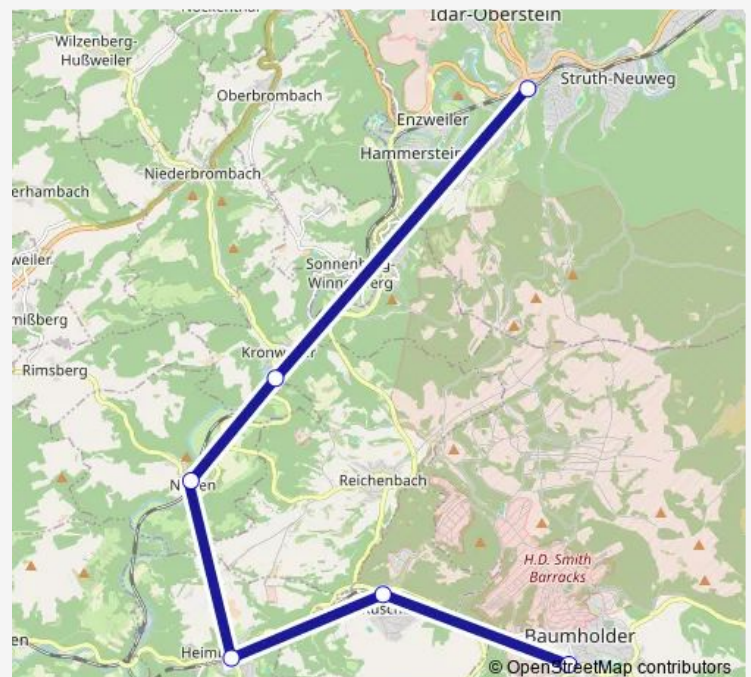

Thursday 06:58-19:14

Friday 06:58-19:14

Saturday 07:14-19:14

Sunday 10:14-20:14

Route info

Direction: Baumholder, Bahnhof

Stops: 6

Trip Duration: 0 hour 26 min

■ RB34

Direction

Idar-Oberstein, Bahnhof — Baumholder, Bahnhof

6 stops

[Open route schedule](#)

Idar-Oberstein, Bahnhof

Kronweiler, Bahnhof

Nohen, Bahnhof

Thursday 06:18-20:18

Friday 06:18-20:18

Saturday 08:18-22:18

Sunday 09:18-19:20

Route info

Direction: Idar-Oberstein, Bahnhof

Stops: 6

Trip Duration: 0 hour 26 min

Sunday 17:21-19:20

Route info

Direction: Bad Kreuznach, Bahnhof

Stops: 18

Trip Duration: 1 hour 32 min

Direction

Baumholder, Bahnhof — Kirn, Bahnhof

9 stops