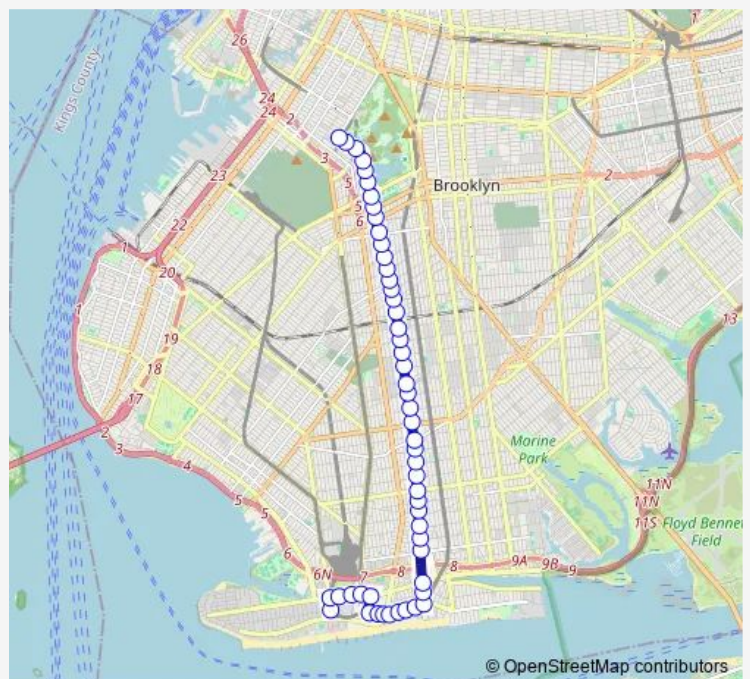

Brighton Beach AV/Brighton 1 Pl

Brighton Beach AV/Brighton 3 St

Brighton Beach AV/Brighton 6 St

Coney Island AV/Brighton Beach Av

Coney Island AV/Ocean View Av

Coney Island AV/Neptune Av

Coney Island AV/Avenue Z

Coney Island AV/Avenue Y

Coney Island AV/Avenue X

Coney Island AV/Gravesend Neck Rd

Coney Island AV/Avenue V

Route schedule

Stillwell Terminal/BUS Loop — Prospect Park South-west/Bartel Pritchard Sq

Monday	01:13-00:45 ⁺¹
Tuesday	01:13-00:45 ⁺¹
Wednesday	01:13-00:45 ⁺¹
Thursday	01:13-00:45 ⁺¹
Friday	01:13-00:45 ⁺¹
Saturday	01:13-00:45 ⁺¹
Sunday	01:13-00:45 ⁺¹

Route info

Direction: Stillwell Terminal/BUS Loop

Stops: 51

Trip Duration: 0 hour 57 min

B68 — Coney Island - Windsor Terrace

Coney Island AV/Avenue U

Coney Island AV/Avenue T

Coney Island AV/Avenue S