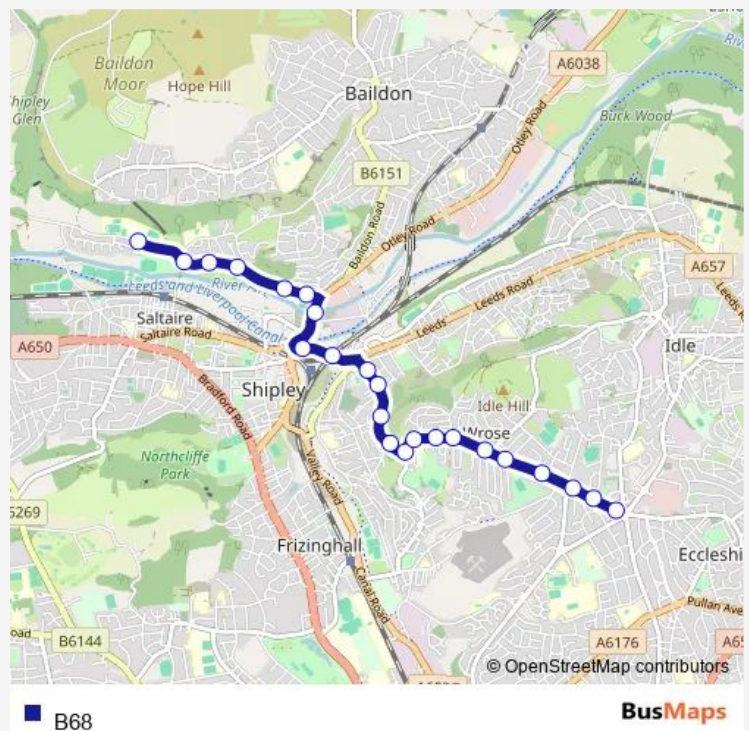

### Route schedule

Higher Coach Road Salt Grammar School — Wrose Rd Roundabout

Monday 15:10

Tuesday 15:10

Wednesday 15:10

Thursday 15:10

Friday 15:10

Saturday —

### Route info

Direction: Higher Coach Road Salt Grammar School

Stops: 23

Trip Duration: 0 hour 27 min

Wrose Rd Willow Grove

Wrose Rd Roundabout

**Direction**

undefined — undefined

## Route schedule

undefined — undefined

Monday	07:50
Tuesday	07:50
Wednesday	07:50
Thursday	07:50
Friday	07:50
Saturday	—
Sunday	—