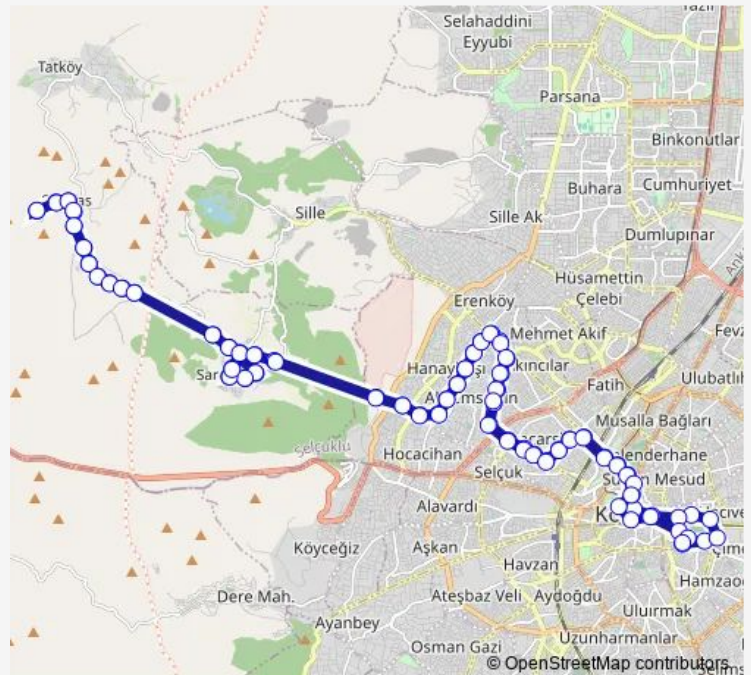

Saturday 06:45-16:00

Sunday 07:00-16:00

**Route info**

Direction: Piri Esat

Stops: 109

Trip Duration: 2 hour 2 min

105-A — Sarayköy Sulutas - Sarayköy Sulutas

**BusMaps**