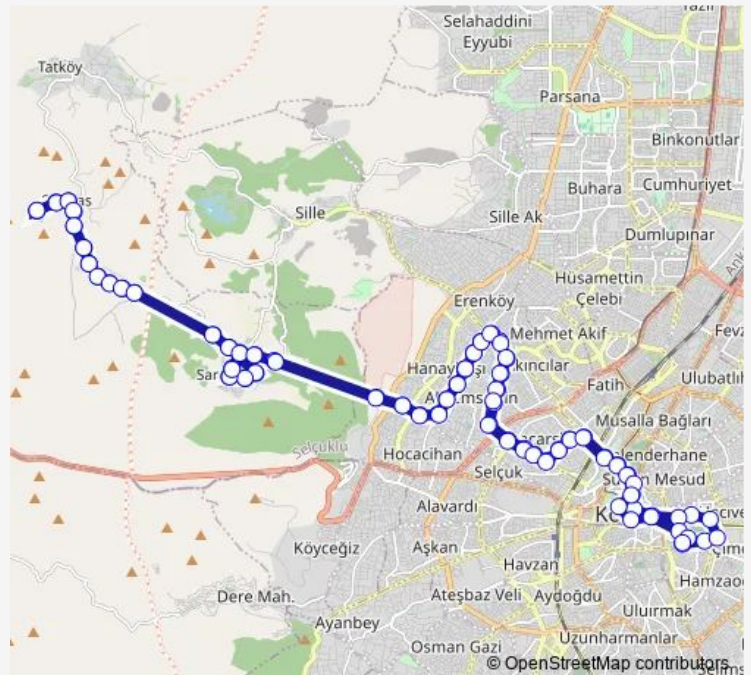

Thursday 06:45-16:00

Friday 06:45-16:00

Saturday 06:45-16:00

Sunday 07:00-16:00

Route info

Direction: Piri Esat

Stops: 109

Trip Duration: 1 hour 53 min