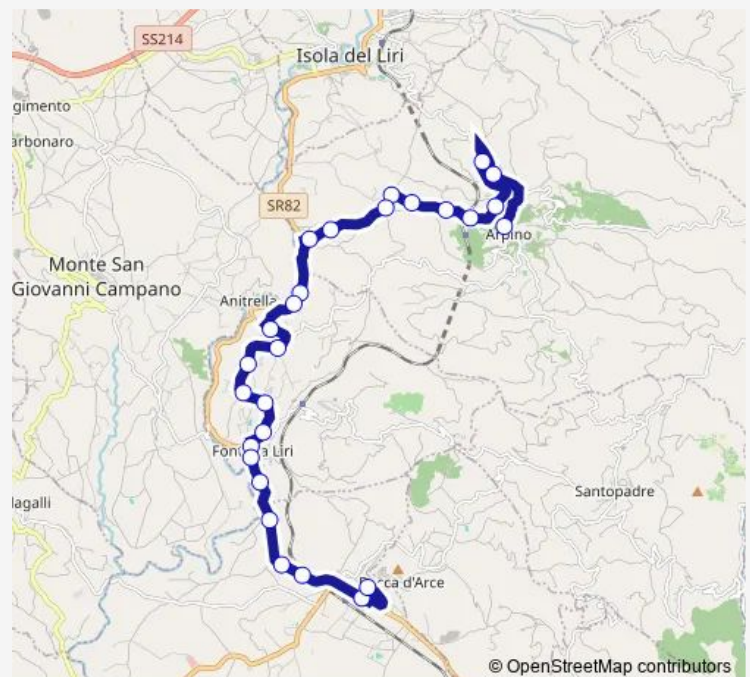

### Route schedule

ARPINO | Piazzale Rotondi # f6820 — Arce | Via Marconi  
Via Magni # f5271

Monday 08:15-13:30

Tuesday 08:15-13:30

Wednesday 08:15-13:30

Thursday 08:15-13:30

Friday 08:15-13:30

Saturday 08:15

### Route info

Direction: ARPINO | Piazzale Rotondi # f6820

Stops: 27

Trip Duration: 0 hour 30 min

Arpino - Arce # Ar080d

FONTANA LIRI | Corso Trieste Via Terme # f6915

ARCE | Sant'Eleuterio # f6916

ARCE | Via Fontanelle Via Campostefano # f6917