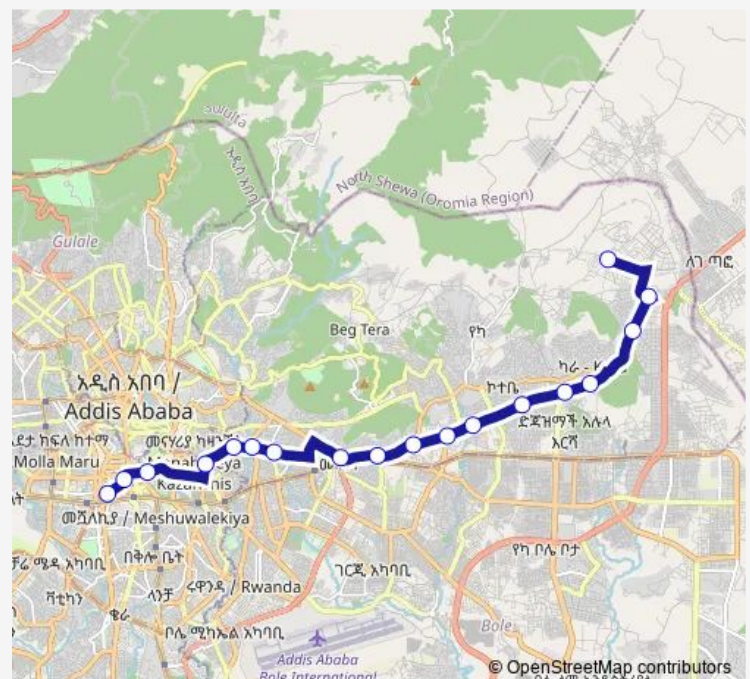

### Route schedule

Yeka Abado — Mexico

Monday 06:00

Tuesday 06:00

Wednesday 06:00

Thursday 06:00

Friday 06:00

Saturday 06:00

### Route info

Direction: Yeka Abado

Stops: 18

Trip Duration: 0 hour 54 min

Ab128 — Yeka Abado ↔ Mexico

## Direction

Mexico — Yeka Abado

18 stops

[Open route schedule](#)

Mexico

National Theatre

Filweha (Hotsprings)

Azmari Bet (Traditional Music Club)