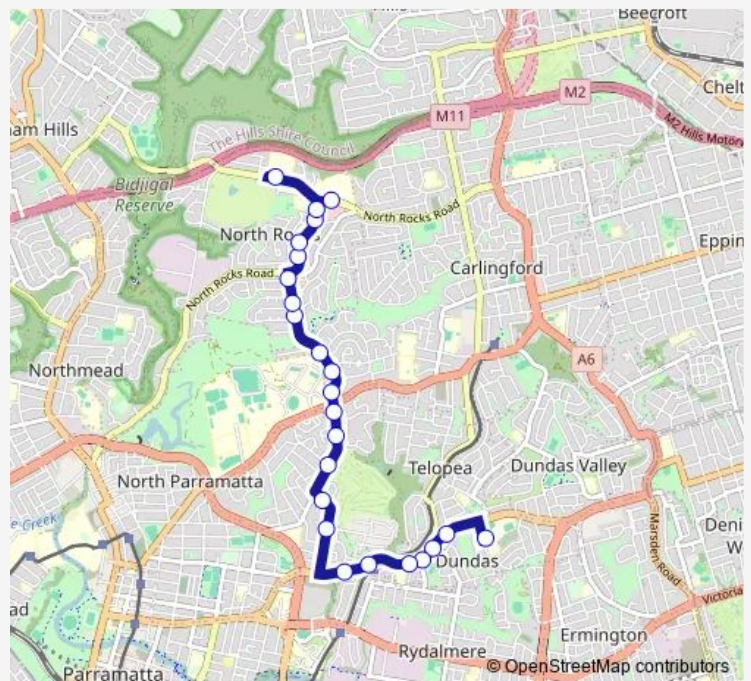

- St Patrick's Marist College, Kirby St
- Kissing Point Rd Opp Burke St
- Kissing Point Rd At Park Rd
- Kissing Point Rd At Elder Rd
- Dundas Public School, Kissing Point Rd
- Kissing Point Rd Before Rippon Av
- Kissing Point Rd Opp Bells Rd
- Bettington Rd At Greens Av
- Bettington Rd At St Aidans Av
- Bettington Rd Opp Oatlands Golf Club
- Bettington Rd At Princeton Av
- Bettington Rd Opp Nioka Ct
- Bettington Rd At Kings Pl
- Bettington Rd Opp Felton Road Shops
- Bettington Rd Opp Yarralumla Dr
- Satham Av At Meckiff Av
- Satham Av After Meckiff Av
- Satham Av Opp Christ The King Primary School
- North Rocks Rd Opp Watts St
- North Rocks Rd At Lawndale Av

Route schedule

St Patrick's Marist College, Kirby St — North Rocks Rd
Opp North Rocks Shopping Centre

Monday	15:30-15:32
Tuesday	15:30-15:32
Wednesday	15:30-15:32
Thursday	14:40
Friday	15:30-15:32
Saturday	—
Sunday	—

Route info

Direction: St Patrick's Marist College, Kirby St

Stops: 24

Trip Duration: 0 hour 21 min

North Rocks Rd Opp Pembury Av

North Rocks Public School, North Rocks Rd

Muirfield High School, Access Rd, Barclay Rd