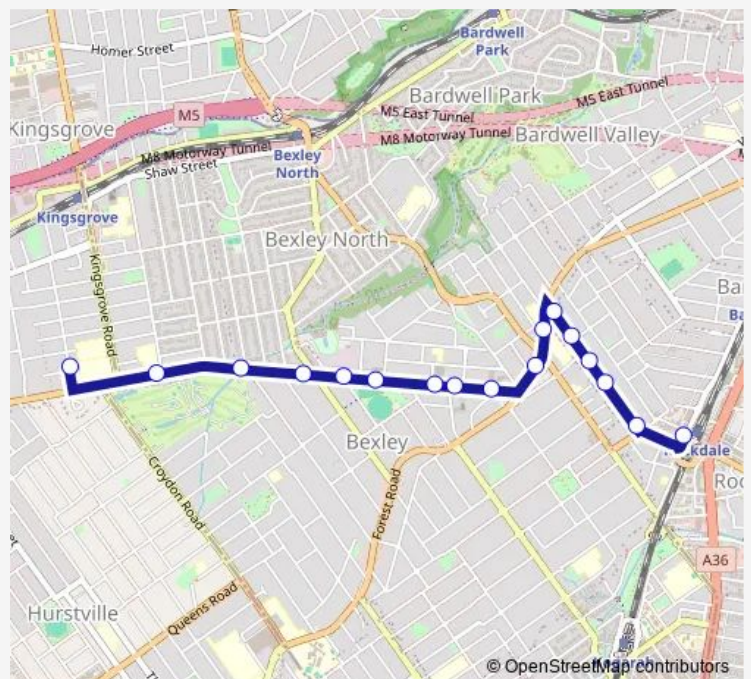

School Bus 641s Kingsgrove High to Rockdale Station

[Go to website](#)

**Direction**

Margaret St At Rayment Av — Rockdale Station, Railway St, Stand F

17 stops

[Open route schedule](#)

Margaret St At Rayment Av

Rockdale Station, Railway St, Stand F

Route schedule

Margaret St At Rayment Av — Rockdale Station, Railway St, Stand F

Monday	15:22
Tuesday	14:35
Wednesday	14:35
Thursday	15:22
Friday	—
Saturday	—
Sunday	—

Route info

Direction: Margaret St At Rayment Av

Stops: 17

Trip Duration: 0 hour 12 min

641s — Kingsgrove High to Rockdale Station

641s School Bus time schedules and route maps are available in an offline PDF at [busmaps.com](https://busmaps.com). Use the [busmaps.com](https://busmaps.com) website to see live bus times, train schedule or subway schedule, and step-by-step directions for all public transit in Sydney