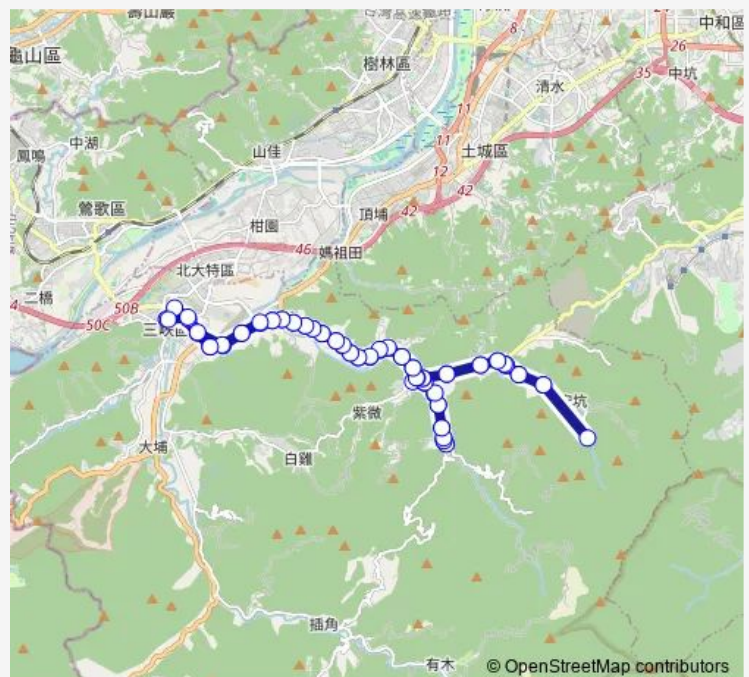

Thursday 09:15-17:30

Friday 09:15-17:30

Saturday 09:15-17:30

Sunday 09:15-18:30

Route info

Direction: 三峽國小(三鶯國民運動中心)

Stops: 78

Trip Duration: 10 hour 0 min